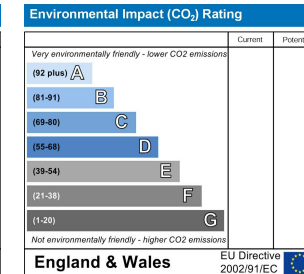

8 Clayburn Road
Hampton Centre PE7 8GL
£875

2 1 1 B

8 Clayburn Road
Hampton Centre PE7 8GL

Floor Plan

Area Map

Energy Efficiency Graph

Viewing

Please contact our Lettings Office on 01733 973673 if you wish to arrange a viewing appointment for this property or require further information.