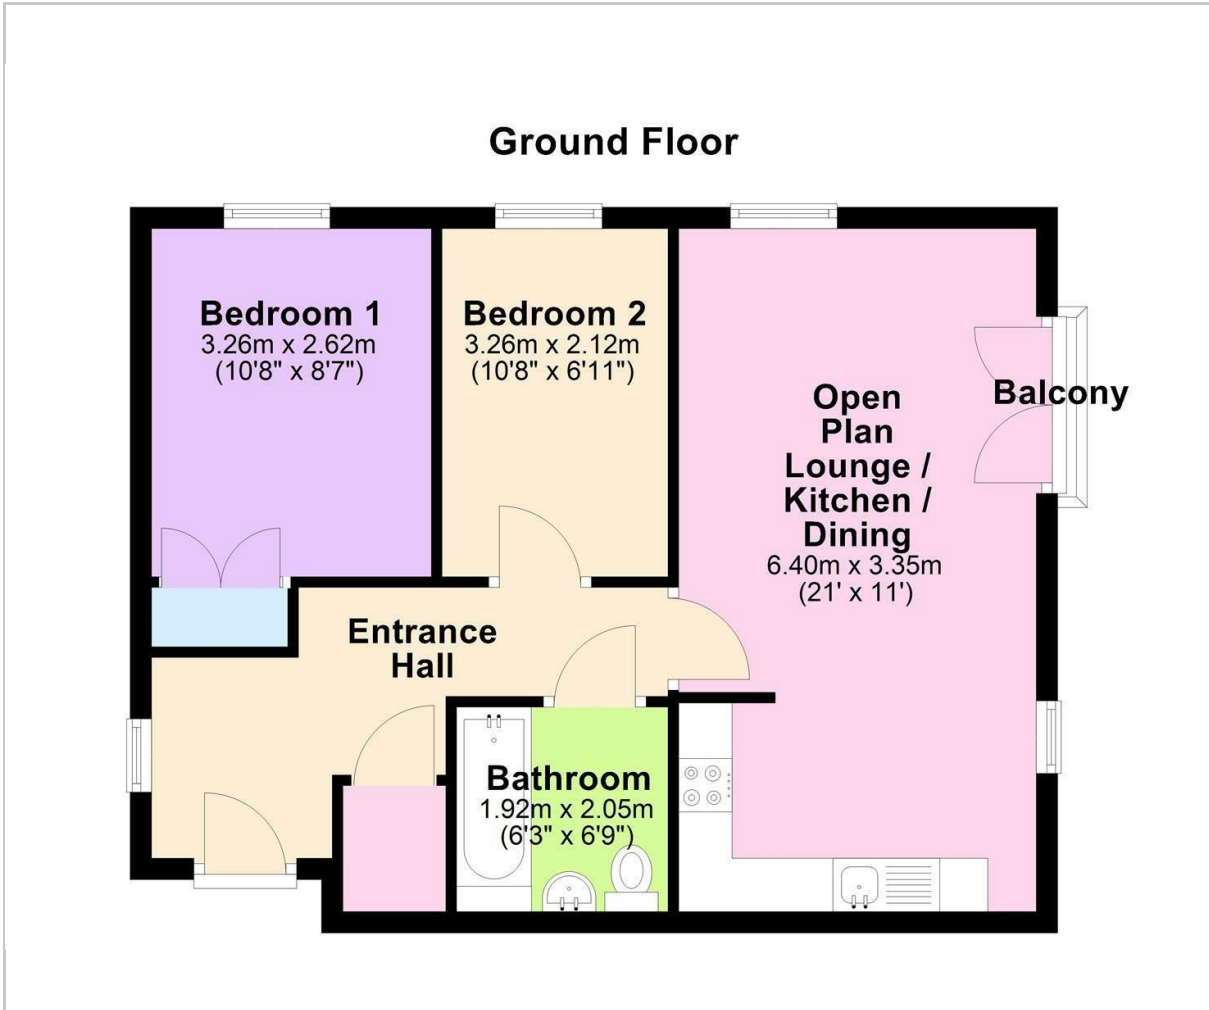

8 Clayburn Road
Hampton Centre PE7 8GL
£875

2 1 1 B

8 Clayburn Road
Hampton Centre PE7 8GL

Floor Plan

Area Map

Energy Efficiency Graph

Viewing

Please contact our Lettings Office on 01733 973673 if you wish to arrange a viewing appointment for this property or require further information.