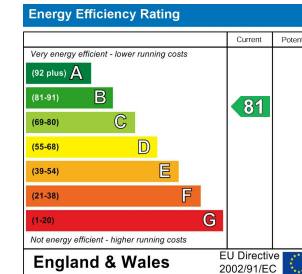

8 Clayburn Road
Hampton Centre PE7 8GL
£875

2 1 1 B

8 Clayburn Road
Hampton Centre PE7 8GL

Floor Plan

Area Map

Energy Efficiency Graph

Viewing

Please contact our Lettings Office on 01733 973673 if you wish to arrange a viewing appointment for this property or require further information.