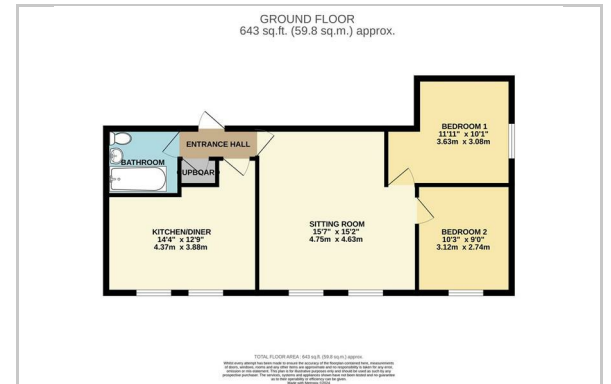

## The Old Post Office High Street, Attleborough, NR17 2AA

Spacious two bedroom apartment located within Attleborough Town Centre. The property sits on the first floor, and benefits from a modern kitchen/diner, large 16ft sitting room, modern bathroom and two double bedrooms.

### Floor Plan