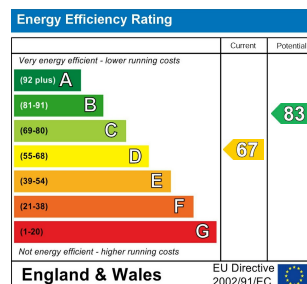

6 Bed
House - Detached
located in

£3,380 Per month

DIRECTIONS

CONTACT

62 Church Road
Hove
East Sussex
BN3 2FP

E: lettings@taylormichael.agency
T:
<https://taylormichael.agency/>

TAYLOR
MICHAEL
STUDENTS