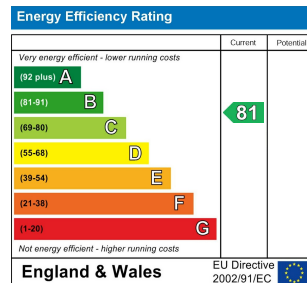

1 Bed
Apartment
located in

£800 Per Month

EPC Rating: B
Council Tax Band: B

DIRECTIONS

CONTACT

609 Delta Business Park
Welton Road
Swindon
SN5 7XF

E:
office@responsivepropertymanagemen
T: 0330 043 4038
<https://www.responsivepropertymanag>