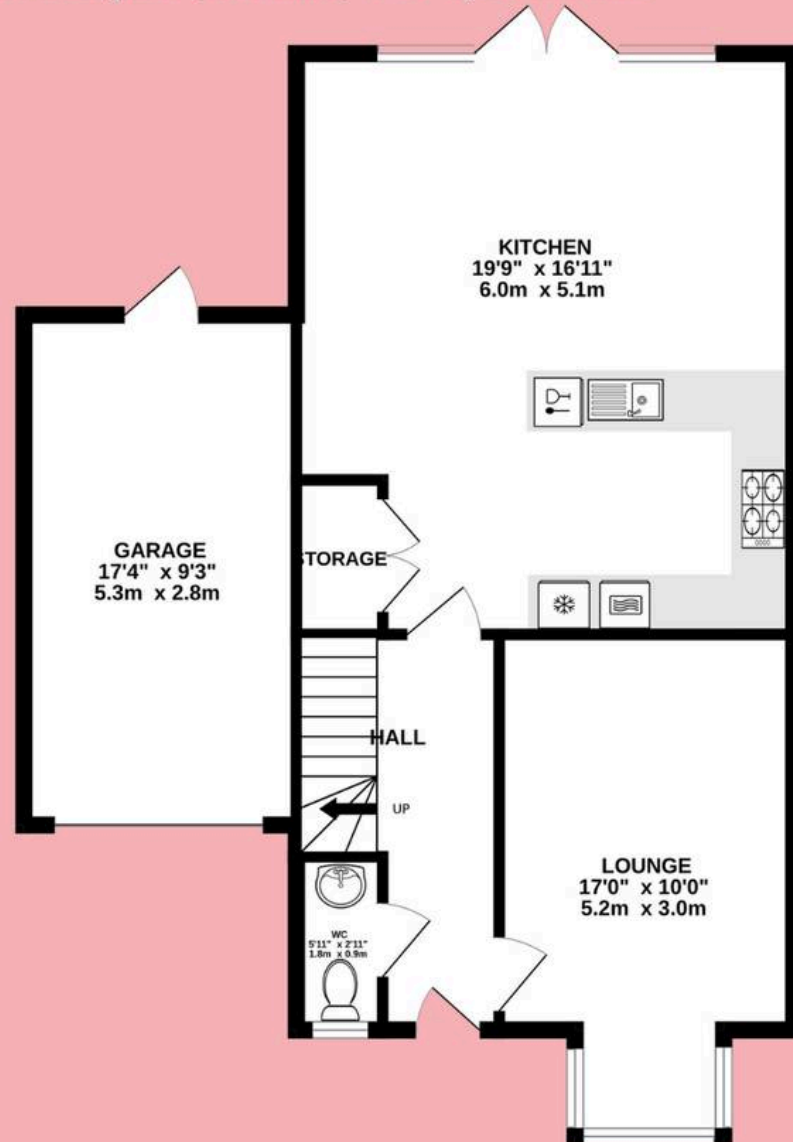

**Lounge**  
17' 1" x 10' 0" (5.20m x 3.05m)

**Hall**

**WC**

**Kitchen**  
19' 8" x 17' 2" (6.00m x 5.24m)

**Garage**

**Master Bedroom**  
17' 4" x 9' 3" (5.28m x 2.82m)

**Bedroom 2**  
9' 6" x 11' 10" (2.90m x 3.61m)

**Bathroom**

**Landing**

**Bedroom 3**  
10' 1" x 8' 6" (3.07m x 2.60m)

**Bedroom 4**  
8' 4" x 6' 7" (2.55m x 2.00m)

**Storage**

**En-Suite**

**GARDEN**

**GARAGE**

# Blissett Drive, Grantham

Proposed Floorplan (Estimate): 1309sq ft/ 121.61m<sup>2</sup>

**DavidGrace**  
A NEWTON FAMILY ESTATE AGENCY

This floorplan is for illustrative purposes only. It is not drawn to scale. Any measurements, floor areas (including any total floor area), openings and orientations are approximate, No details are guaranteed, they cannot be relied upon for any purpose and do not form part of any agreement. no liability is taken for any error, omission or misstatement. A party must rely upon its own inspection(s).