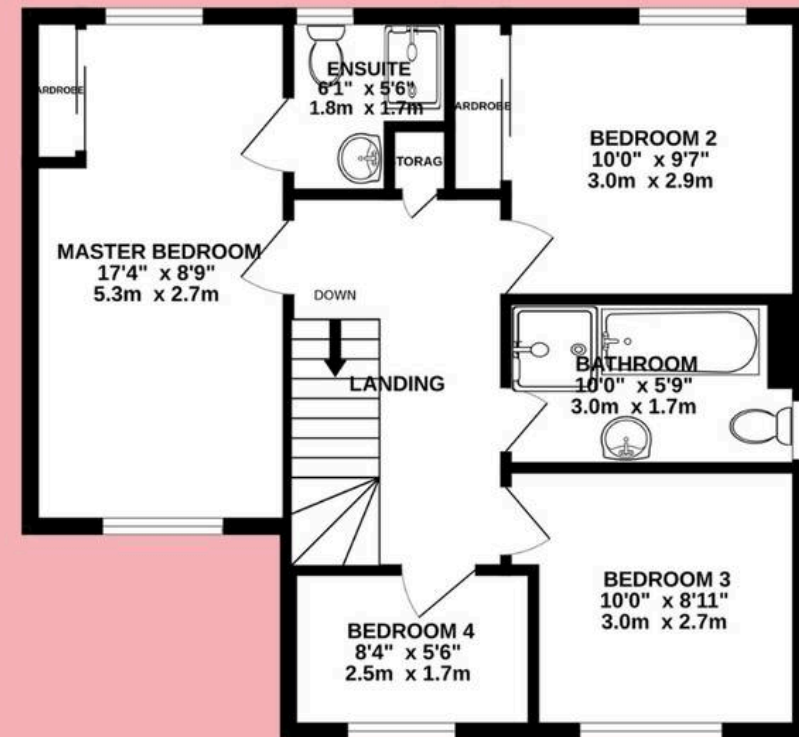

**Lounge**  
17' 1" x 10' 0" (5.20m x 3.05m)

**Hall**

**WC**

**Kitchen**  
19' 8" x 17' 2" (6.00m x 5.24m)

**Garage**

**Master Bedroom**  
17' 4" x 9' 3" (5.28m x 2.82m)

**Bedroom 2**  
9' 6" x 11' 10" (2.90m x 3.61m)

**Bathroom**

**Landing**

**Bedroom 3**  
10' 1" x 8' 6" (3.07m x 2.60m)

**Bedroom 4**  
8' 4" x 6' 7" (2.55m x 2.00m)

**Storage**

**En-Suite**

**GARDEN**

**GARAGE**

# Blissett Drive, Grantham

Proposed Floorplan (Estimate): 1309sq ft/ 121.61m<sup>2</sup>

**DavidGrace**  
A NEWTON FAMILY ESTATE AGENCY

This floorplan is for illustrative purposes only. It is not drawn to scale. Any measurements, floor areas (including any total floor area), openings and orientations are approximate, No details are guaranteed, they cannot be relied upon for any purpose and do not form part of any agreement. no liability is taken for any error, omission or misstatement. A party must rely upon its own inspection(s).