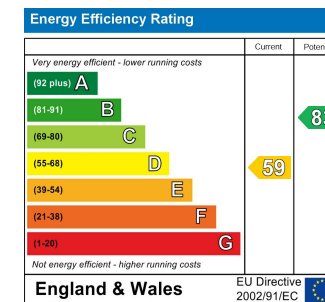

<https://www.carterpropertyservices.co.uk>

Call us on

0191 5121223

admin@carterpropertyservices.co.uk
www.carterpropertyservices.co.uk

Council Tax Band

A

Agents Note: Whilst every care has been taken to prepare these particulars, they are for guidance purposes only. All measurements are approximate and are for general guidance purposes only and whilst every care has been taken to ensure their accuracy, they should not be relied upon and potential buyers are advised to recheck the measurements.