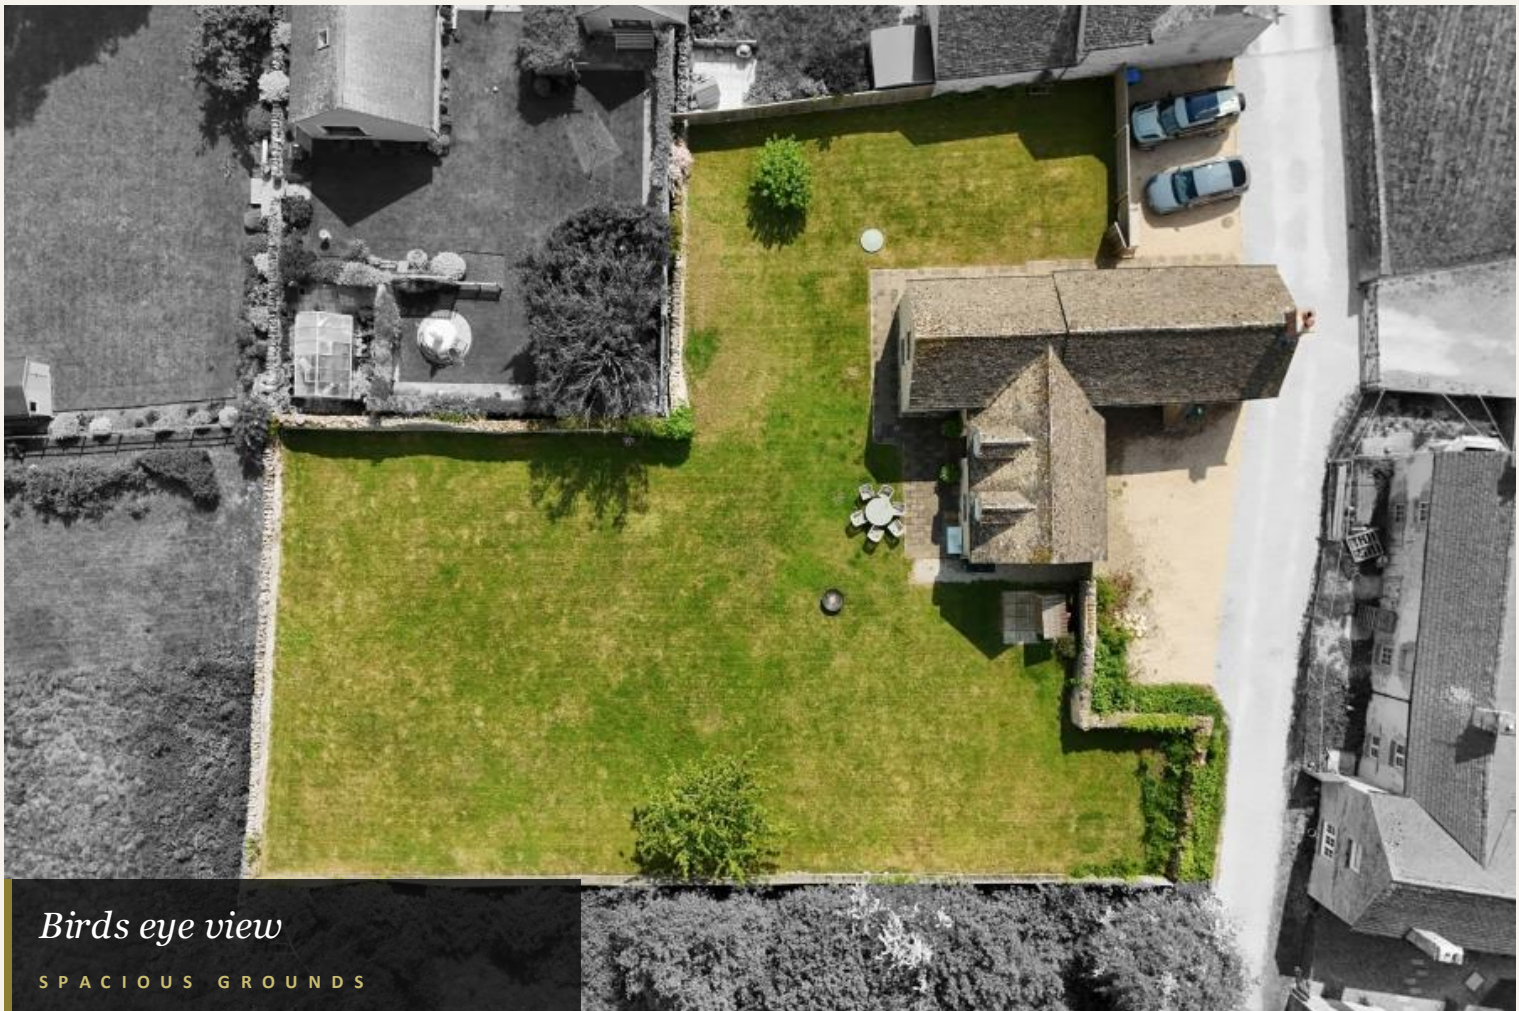

BEDROOMS

RECEPTIONS

BATHROOMS

DWELLINGS

BEDROOM VIEW

Set within the sought after village of Finstock, Patch Ridings has a spacious private garden with stunning views of the Cotswolds.

RECEPTION ROOM

PATIO AREA

Extensive lawns

SECURE

Birds eye view

SPACIOUS GROUNDS

FOR FURTHER INFORMATION

Patch Ridings, Chipping Norton, Oxfordshire, OX7

- ◆ Restored cottage
- ◆ 4 bedrooms
- ◆ 2 bathrooms
- ◆ 2 reception rooms and farmhouse kitchen
- ◆ Private spacious garden
- ◆ Sought after Cotswold village of Finstock