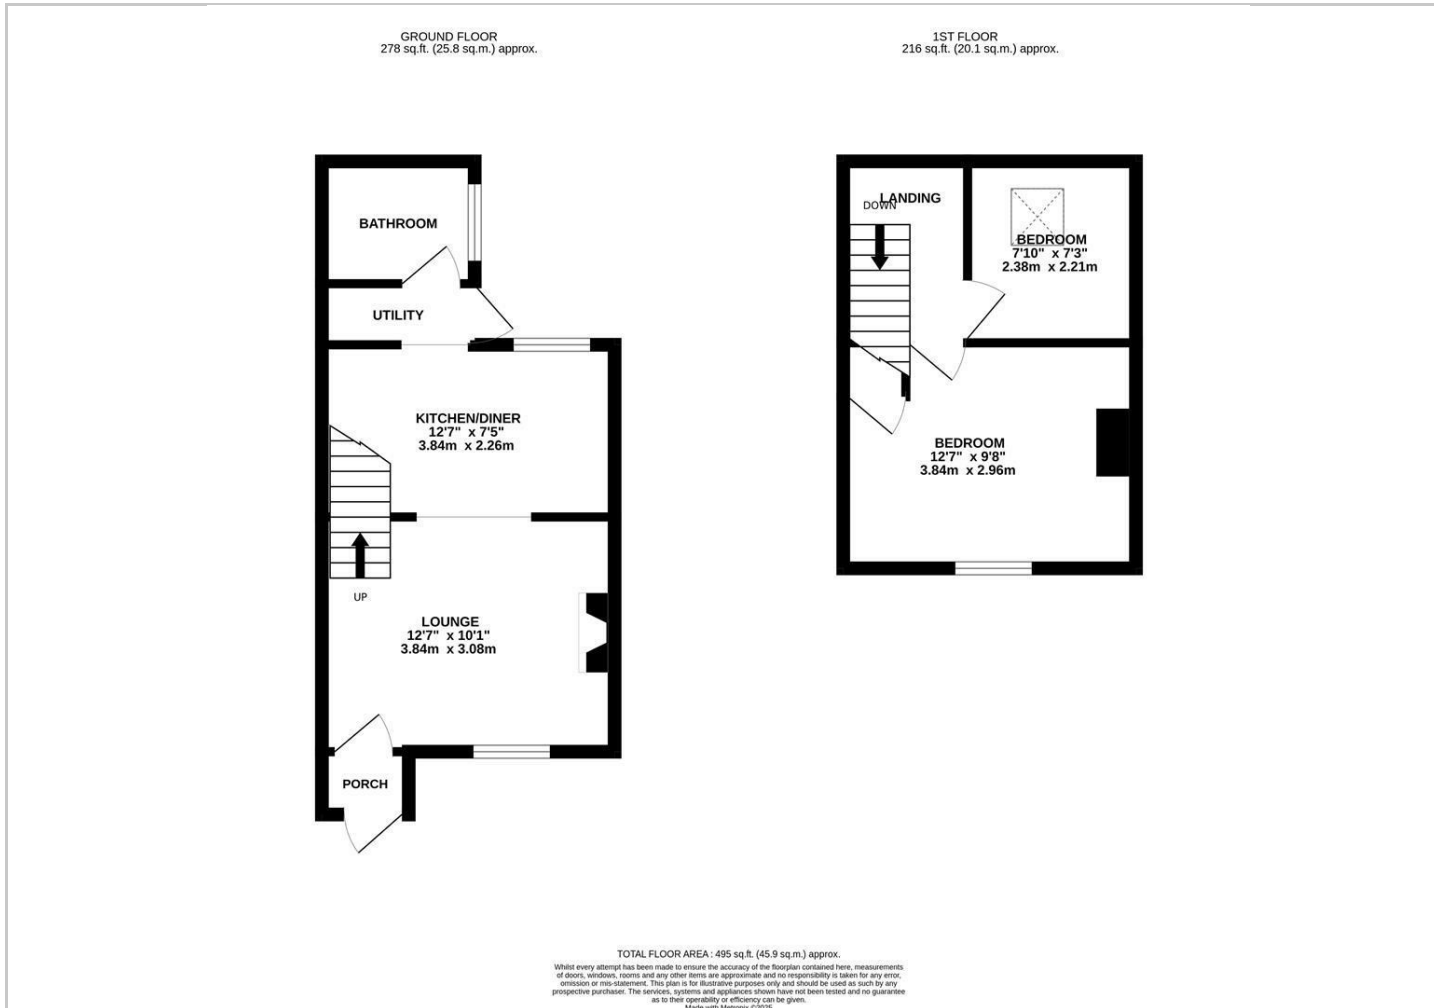

Cheltenham, GL52 6SW

Directions

Floor Plans

Location Map

Energy Performance Graph

Viewing

Please contact our HMT Office on 01242 521322 if you wish to arrange a viewing appointment for this property or require further information.