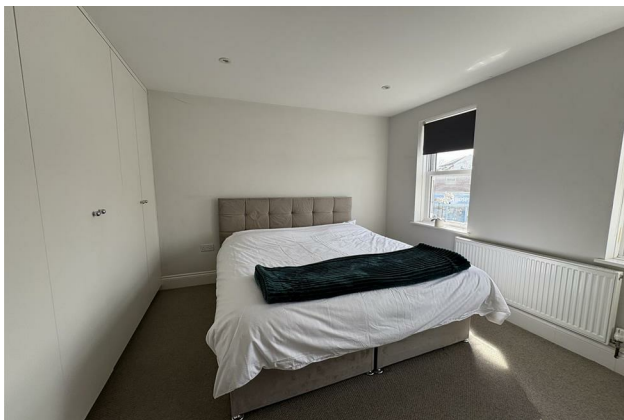

## Market Square, Sandy

£950 PCM

- Overlooking the market square
- Gas central heating
- Available Now
- Fully fitted kitchen
- EPC: D
- Deposit Alternative Available

- 2 Double Bedrooms
- Deposit: £1096