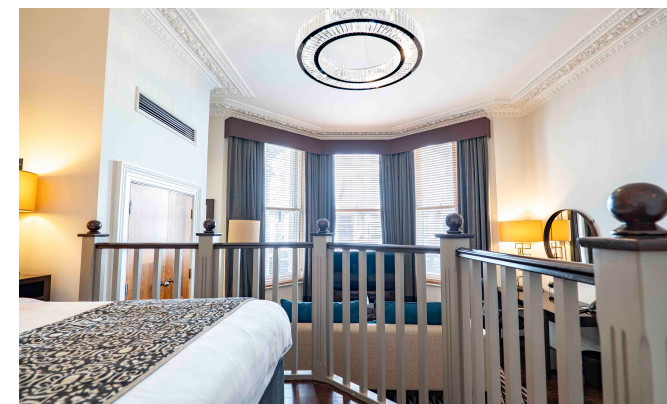

INTERLET

STANHOPE GARDENS, SOUTH KENSINGTON, LONDON, SW7
£1,285 PW

ALL BILLS INCLUDED | SOUTH KENSINGTON, LONDON SW7 | LUXURY STUDIO APARTMENT An elegant studio apartment set in the prestigious Stanhope Gardens in the heart of Kensington, London SW7. The property features a spacious open-plan living area with a lounge, a designated study area, and a comfortable double bed. Additional spaces include a separate kitchen equipped with modern appliances and a separate bathroom with a full bath. Amenities such as a washer/dryer, air conditioning, and a comprehensive home entertainment system are provided. With a 10-minute walk to Hyde Park and 2 minutes to Gloucester Road Station, this stylish apartment offers a convenient and luxurious living experience. Located in South Kensington, the apartment is surrounded by vintage charm and historic attractions. The area is home to the Royal Albert Hall and renowned natural history museums. Enjoy the proximity to Hyde Park and take advantage of the vibrant cultural experiences and tourist destinations that the neighborhood offers. *Rent excludes VAT.(VAT is applicable on the first 28 nights at 20%, thereafter VAT is applicable at 4%)[...]