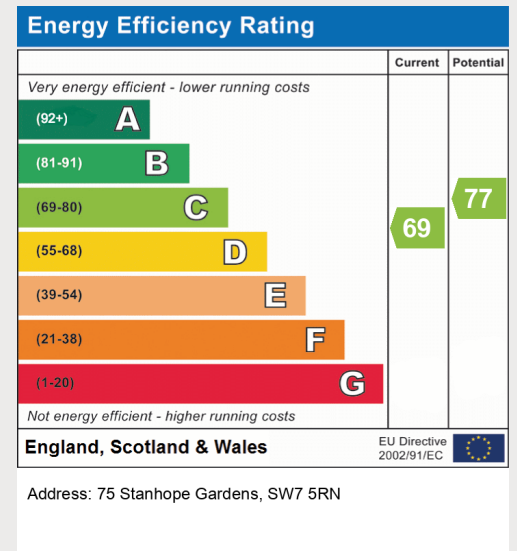

Important Notice

Interlet and their clients give notice that: 1) They are not authorised to make or give any representations or warranties in relation to the property, either here or elsewhere. The particulars do not form part of any offer or contract and must not be relied upon as statements or representations of fact. 2) Any areas, measurements, and distances are approximate. The text, images, and plans are for guidance only and are not necessarily comprehensive. It should not be assumed that the property has all necessary planning, building regulation, or other contents. Interlet has not tested any services, equipment, or facilities. Prospective tenants must satisfy themselves by inspection or otherwise. Please note that the local area may be affected by aircraft noise, you should make your own inquiries regarding any noise in the area before you make an offer.