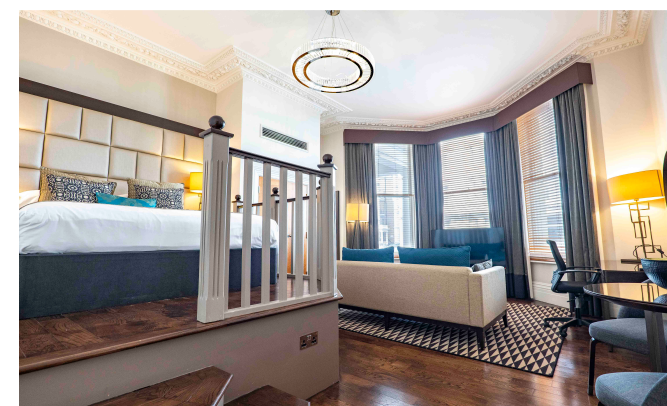

INTERLET

STANHOPE GARDENS, SOUTH KENSINGTON, LONDON, SW7
£1,285 PW

ALL BILLS INCLUDED | SOUTH KENSINGTON, LONDON SW7 | LUXURY STUDIO APARTMENT An elegant studio apartment set in the prestigious Stanhope Gardens in the heart of Kensington, London SW7. The property features a spacious open-plan living area with a lounge, a designated study area, and a comfortable double bed. Additional spaces include a separate kitchen equipped with modern appliances and a separate bathroom with a full bath. Amenities such as a washer/dryer, air conditioning, and a comprehensive home entertainment system are provided. With a 10-minute walk to Hyde Park and 2 minutes to Gloucester Road Station, this stylish apartment offers a convenient and luxurious living experience. Located in South Kensington, the apartment is surrounded by vintage charm and historic attractions. The area is home to the Royal Albert Hall and renowned natural history museums. Enjoy the proximity to Hyde Park and take advantage of the vibrant cultural experiences and tourist destinations that the neighborhood offers. *Rent excludes VAT.(VAT is applicable on the first 28 nights at 20%, thereafter VAT is applicable at 4%)[...]