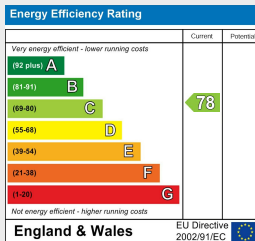

Darlington Road | | Bath | BA2 6NL

£995 Per month

PLE | Property  
Link Estates

Darlington Road |

Bath | BA2 6NL

£995 Per month

EPC Band: C | Council Tax Band: A

Modern studio apartment, a short stroll from the City Centre. Available to let unfurnished from the tail end of June. Ideally suited for a single occupier. Sorry no pets.