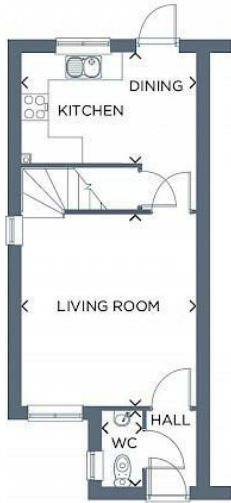

MONTH
RENT

£250 gift card
of your choice

Deposit free
option available

Carrwood Park, Bradford, BD4

£1,075 PCM

Ascend

Built on higher standards

Unit F22 Photon House, Percy Street, Leeds, LS12 1EG
 Tel: 0113 487 5850
 Email: leeds@ascendproperties.com
 www.ascendproperties.com