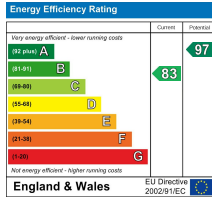

MONTH
RENT

£250 gift card
of your choice

Deposit free
option available

Carrwood Park, Bradford, BD4

£1,075 PCM

Ascend

Built on higher standards

Unit F22 Photon House, Percy Street, Leeds, LS12 1EG
 Tel: 0113 487 5850
 Email: leeds@ascendproperties.com
 www.ascendproperties.com