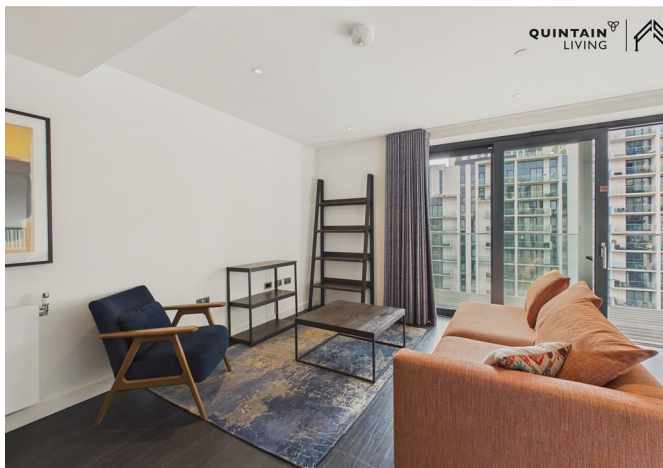

63546534 The Landsby, Elvin Gardens, Wembley, HA9 0GW  
£2,088 Per month

63546534 The Landsby, Elvin Gardens, Wembley, HA9 0GW

£2,088 Per month

Limited-Time Offer - up to 16% off. A Greener, Smarter Way to Live in Wembley Park. Thoughtfully designed for modern living, this apartment combines relaxed Nordic style with practical luxury. Oak flooring, a striking dark blue kitchen softened by pale accents, and premium Samsung Chef Collection appliances create a refined yet inviting aesthetic!

Located within Landsby, the building embraces spacious, Scandi-inspired design while fostering a true neighbourhood atmosphere. Residents benefit from two beautifully landscaped podium gardens, two rooftop terraces with BBQ areas, a residents' kitchen equipped with the full Samsung Chef Collection range, and a stylish lounge - ideal for working from home, watching the match, or hosting private events.