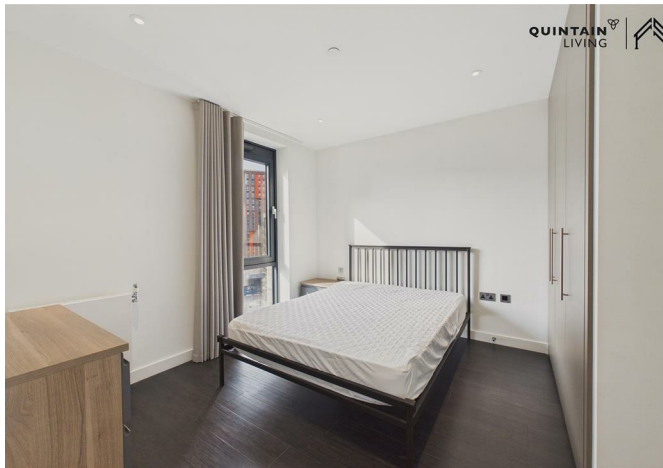

63546534 The Landsby, Elvin Gardens, Wembley, HA9 0GW  
£2,088 Per month

63546534 The Landsby, Elvin Gardens, Wembley, HA9 0GW

£2,088 Per month

Limited-Time Offer - up to 16% off. A Greener, Smarter Way to Live in Wembley Park. Thoughtfully designed for modern living, this apartment combines relaxed Nordic style with practical luxury. Oak flooring, a striking dark blue kitchen softened by pale accents, and premium Samsung Chef Collection appliances create a refined yet inviting aesthetic!

Located within Landsby, the building embraces spacious, Scandi-inspired design while fostering a true neighbourhood atmosphere. Residents benefit from two beautifully landscaped podium gardens, two rooftop terraces with BBQ areas, a residents' kitchen equipped with the full Samsung Chef Collection range, and a stylish lounge - ideal for working from home, watching the match, or hosting private events.