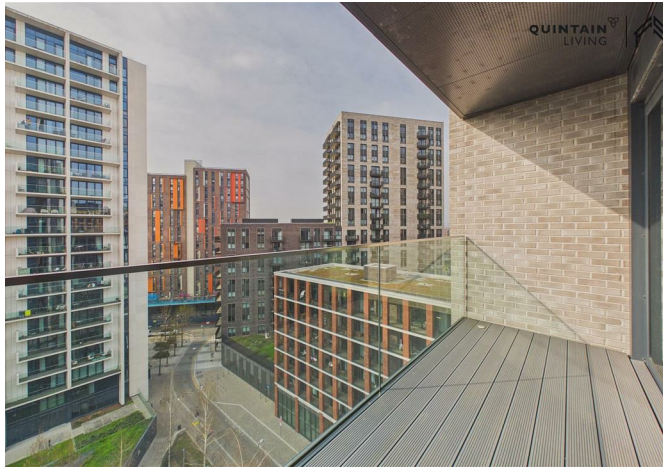

63546534 The Landsby, Elvin Gardens, Wembley, HA9 0GW  
£2,088 Per month

63546534 The Landsby, Elvin Gardens, Wembley, HA9 0GW

£2,088 Per month

Limited-Time Offer - up to 16% off. A Greener, Smarter Way to Live in Wembley Park. Thoughtfully designed for modern living, this apartment combines relaxed Nordic style with practical luxury. Oak flooring, a striking dark blue kitchen softened by pale accents, and premium Samsung Chef Collection appliances create a refined yet inviting aesthetic!

Located within Landsby, the building embraces spacious, Scandi-inspired design while fostering a true neighbourhood atmosphere. Residents benefit from two beautifully landscaped podium gardens, two rooftop terraces with BBQ areas, a residents' kitchen equipped with the full Samsung Chef Collection range, and a stylish lounge - ideal for working from home, watching the match, or hosting private events.

Elevated above the buzz of Wembley Park, The Landsby offers a peaceful yet connected lifestyle in one of London's most vibrant new districts - just moments from Bread Ahead, Boxpark, Troubadour Theatre and over 70 shops, cafés and restaurants at the London Designer Outlet. Managed by Quintain Living, the award-winning team behind Wembley Park. Photos show a very similar apartment in this building however the exact layout/floor/view may vary. Other incentives available T&Cs apply; see Quintain Living website for details.