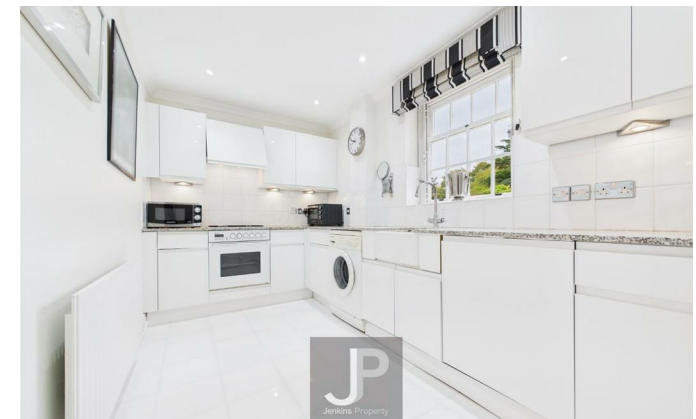

Upon entering, you will be greeted by high ceilings and beautiful multipane sash windows that allow natural light to flood the space, creating a warm and inviting atmosphere. The property features a spacious reception room that serves as the perfect setting for relaxation or entertaining guests. The large master bedroom is thoughtfully designed with deep fitted storage, ensuring that you have ample space for your belongings.

The separate kitchen is well-appointed and offers a functional layout, while the luxurious shower room adds a touch of sophistication to your daily routine. The apartment also benefits from private covered parking, providing convenience and peace of mind.

Available now

- Available now
- Stunning entrance hall
- Luxury shower room
- Close to St Peters School area

- Unique one bedroom apartment
- Oversided lounge
- Large master bedroom

- Situated on the ground floor
- Separate kitchen space
- Close to South Weald