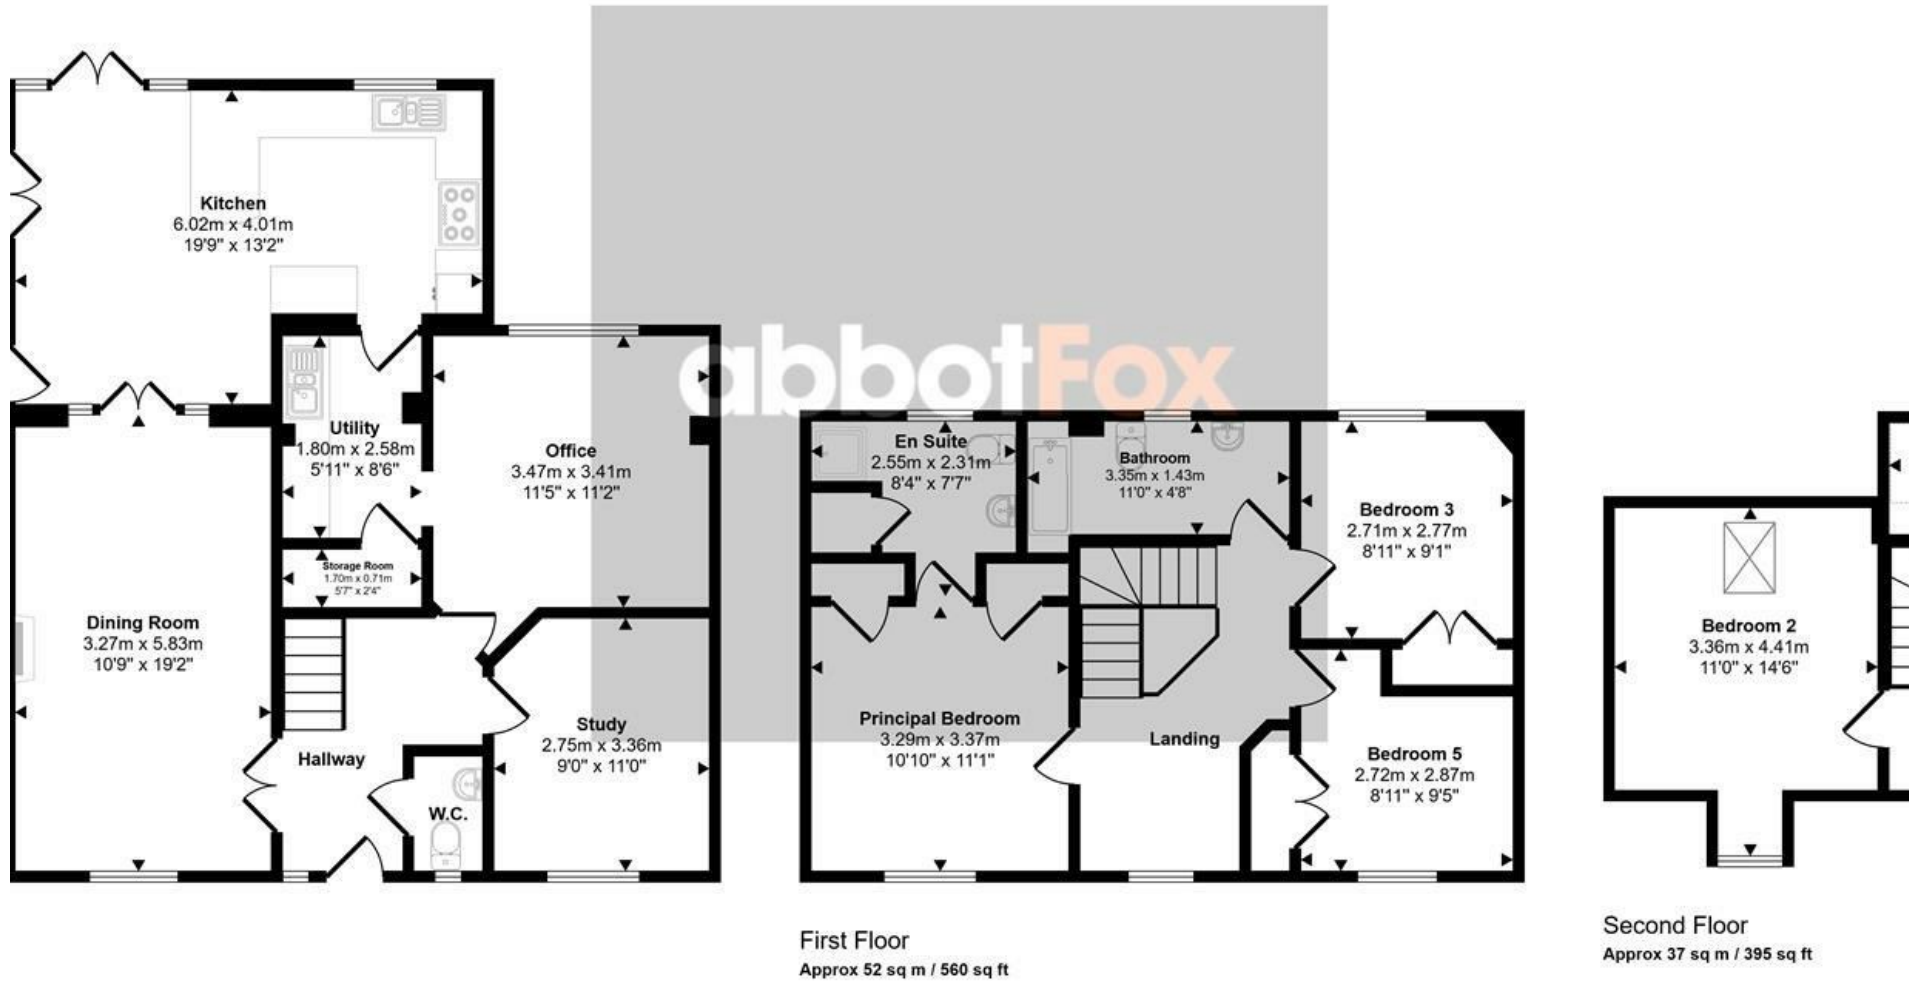

The first and second floors provide five further bedrooms, including two with en-suites, along with a well appointed family bathroom accessed from the landing.

Enjoying a peaceful position overlooking surrounding greenery, the property also benefits from being offered with no onward chain.

THE HIGHLIGHTS _____

- Six bedrooms
- Cinema room
- No onward chain
- Three reception rooms
- Three bathrooms
- Guide price £425,000 - £450,000

Approx Gross Internal Area
191 sq m / 2060 sq ft

This floorplan is only for illustrative purposes and is not to scale. Measurements of rooms, doors, windows, and any items are approximate and no responsibility is taken for any error, omission or mis-statement. Icons of items such as bathroom suites are representations only and may not look like the real items. Made with Made Snappy 360.