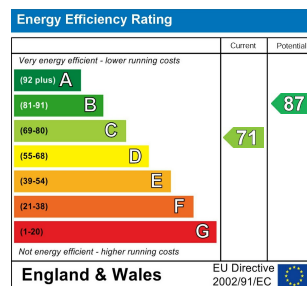

DIRECTIONS

CONTACT

62 Church Road
Hove
East Sussex
BN3 2FP

E: lettings@taylormichael.agency
T:
<https://taylormichael.agency/>

TAYLOR
MICHAEL
STUDENTS