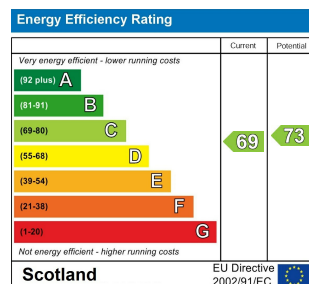

**1 Bed
Apartment
located in Partick**

£875 PCM

R&G

INDEPENDENT FINANCIAL ADVISERS & ESTATE AGENTS

DIRECTIONS

CONTACT

57 Townhead
Kirkintilloch
Glasgow
Lanarkshire
G66 1AA

E:
T: 01415784100
<http://www.randgestateagents.com>