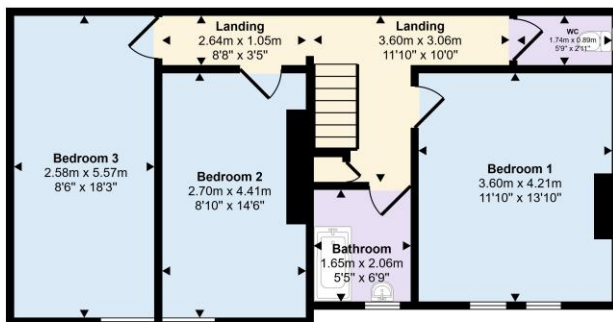

First Floor
Approx 59 sq m / 640 sq ft