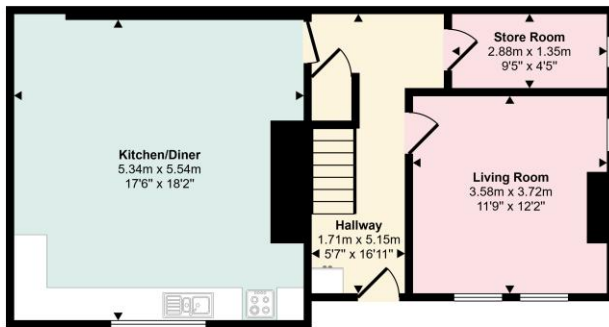

- Gas Central Heating
- Double Glazing
- Close to Town Centre
- Nil Deposit Option

Approx Gross Internal Area
119 sq m / 1279 sq ft

Ground Floor
Approx 59 sq m / 639 sq ft