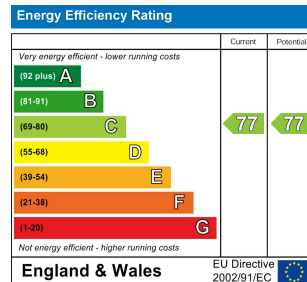

1 Bed
Apartment
located in

£950 PCM

 **NPP**
RESIDENTIAL

EPC Rating: C
Council Tax Band: A

DIRECTIONS

CONTACT

22 Lloyd Street
Manchester
M2 5WA

E: info@nppresidential.co.uk
T: 0161 639 0059
<https://nppresidential.co.uk/>