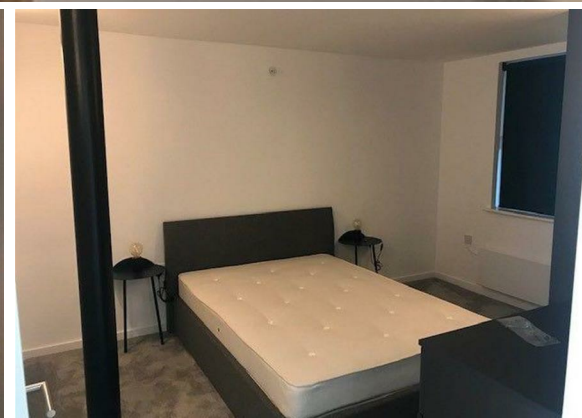

1 Bed
Apartment
located in

£950 PCM

 **NPP**
RESIDENTIAL

EPC Rating: C
Council Tax Band: A

DIRECTIONS

CONTACT

22 Lloyd Street
Manchester
M2 5WA

E: info@nppresidential.co.uk
T: 0161 639 0059
<https://nppresidential.co.uk/>