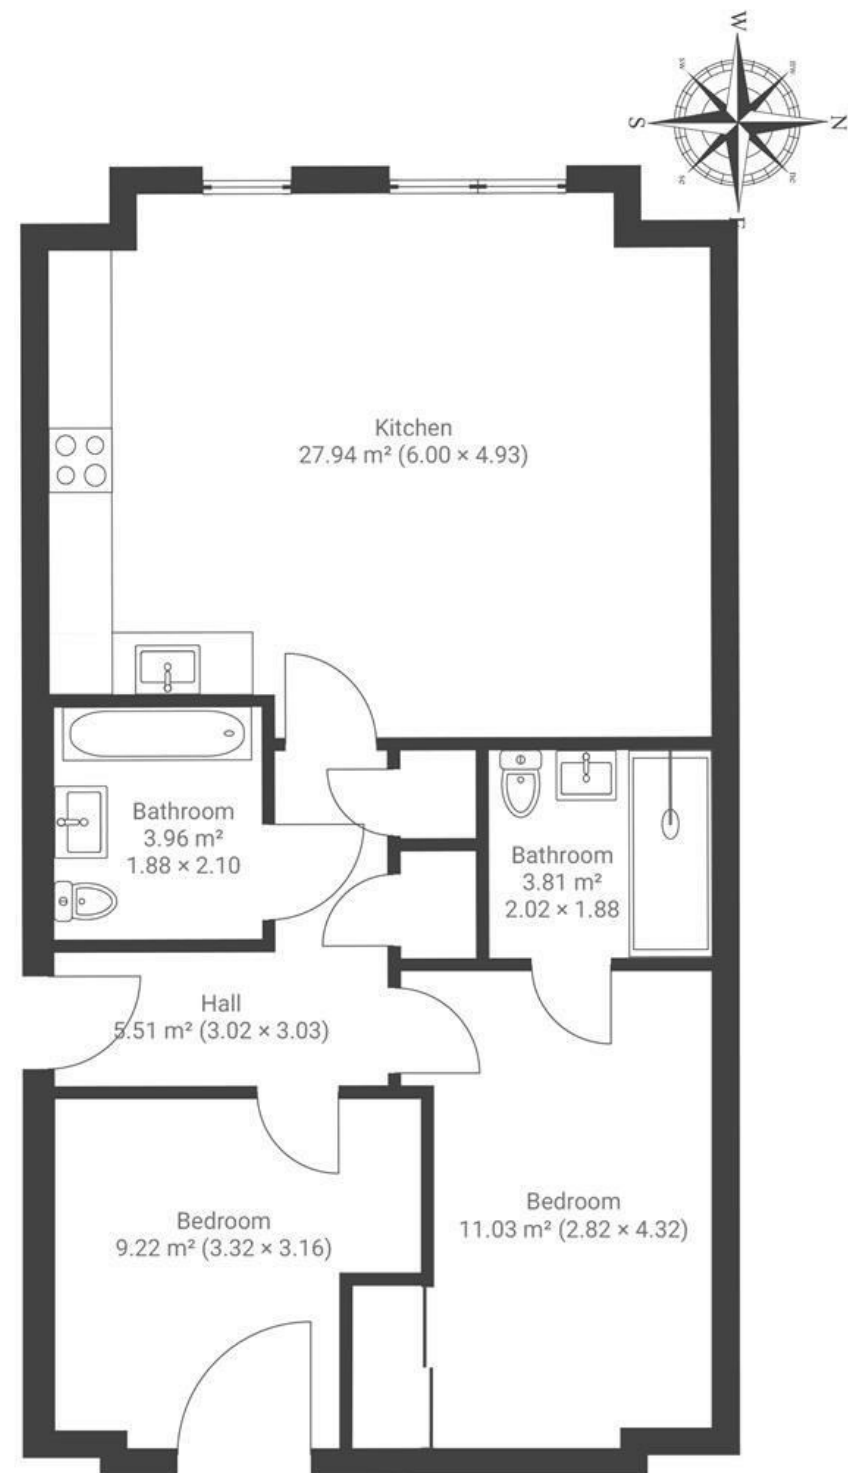

# Old Pump House Close

BEDMINSTER DOWN

APPROXIMATE FLOOR AREA

67 SQM / 721 SQFT

Boardwalk

# Old Pump House

, BRISTOL

£

£300,000

BS13 7DL

zzz

2 Bedrooms

2 Bathrooms