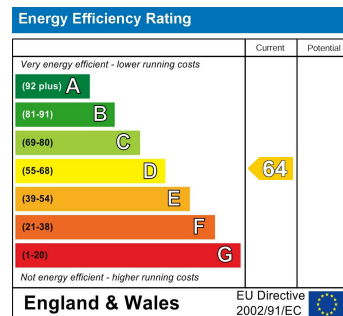

**1 Bed
Apartment
located in**

£1,430 Per month

- ➔ Fully Managed
- ➔ Student Friendly
- ➔ Bills Included
- ➔ Free Laundry

Keasberry House 2-4

Henry Street

Bath

BA1 1JT

EPC Rating: D
Council Tax Band: A