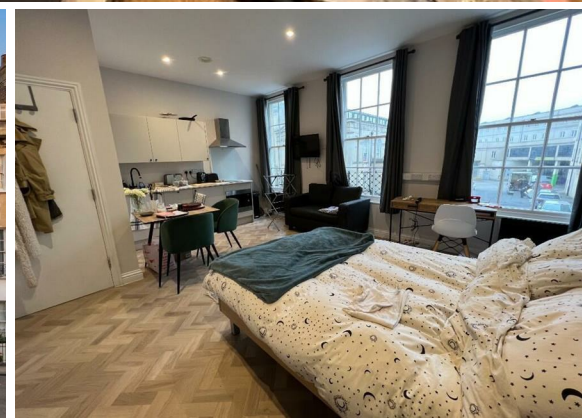

**1 Bed
Apartment
located in**

£1,430 Per month

- ➔ Fully Managed
- ➔ Student Friendly
- ➔ Bills Included
- ➔ Free Laundry

Keasberry House 2-4

Henry Street

Bath

BA1 1JT

EPC Rating: D
Council Tax Band: A