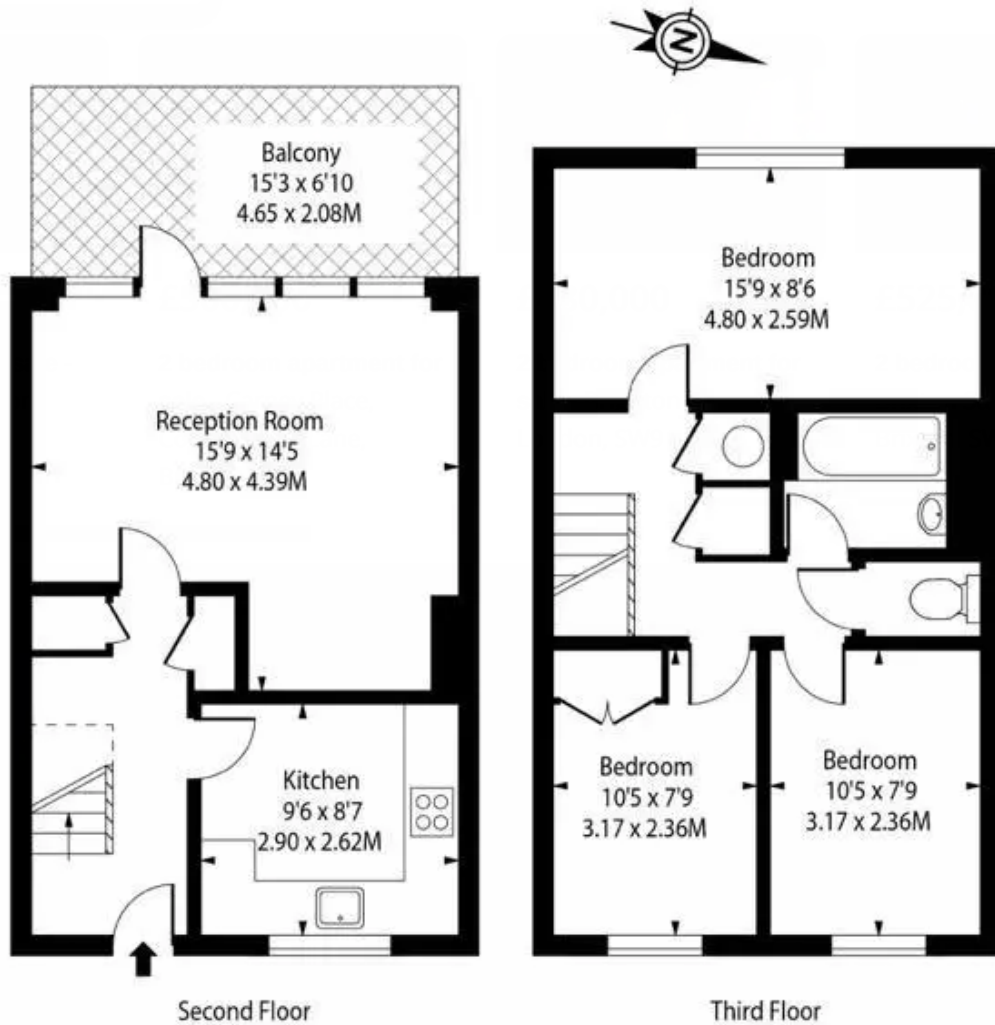

# Witchwood House, SW9

Approx Gross Internal Area - 814 Sq Ft / 75.62 Sq M

Includes Limited Use Area - 14 Sq Ft

For Illustration Purpuss Only - Not to Scale  
Drawn In Accordance with **IPMS 3B: Residential**