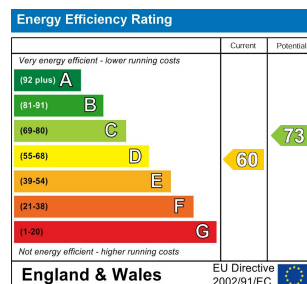

DIRECTIONS

CONTACT

62 Church Road
Hove
East Sussex
BN3 2FP

E: lettings@taylormichael.agency
T:
<https://taylormichael.agency/>

TAYLOR
MICHAEL
STUDENTS