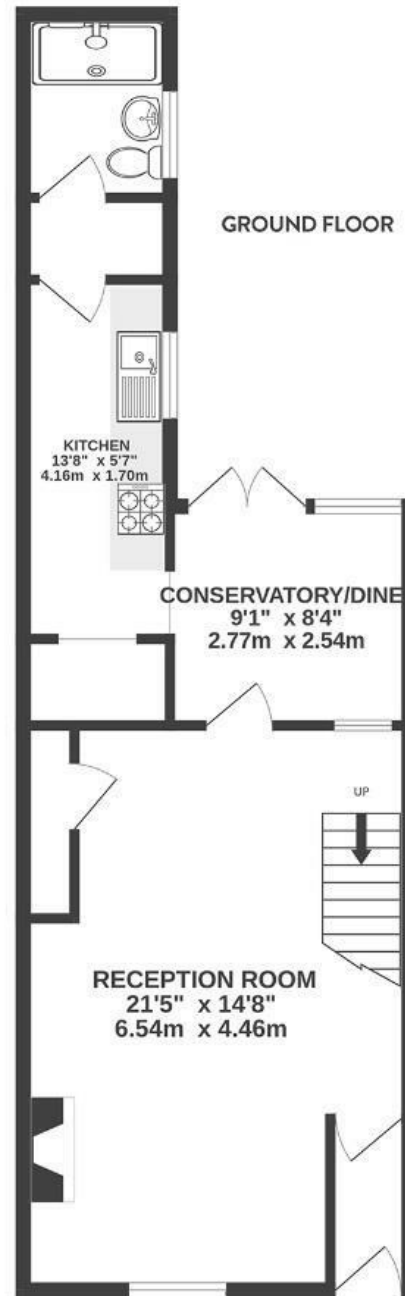

Stapleton Road EASTON

APPROXIMATE FLOOR AREA
82 SQM / 883 SQFT

Boardwalk

Stapleton Road , BRISTOL

£360,000

2 Bedrooms

BS5 0NN

2 Bathrooms