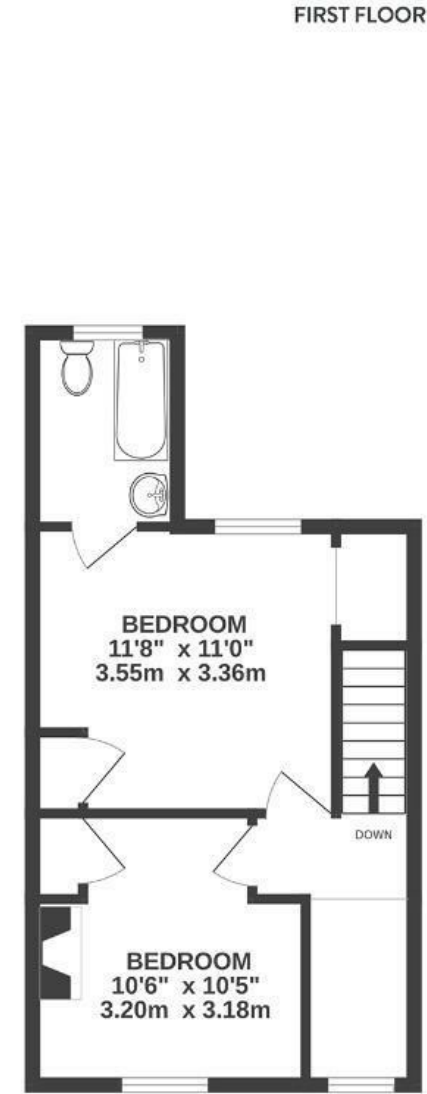

Stapleton Road EASTON

APPROXIMATE FLOOR AREA
82 SQM / 883 SQFT

Boardwalk

Stapleton Road , BRISTOL

£360,000

2 Bedrooms

BS5 0NN

2 Bathrooms