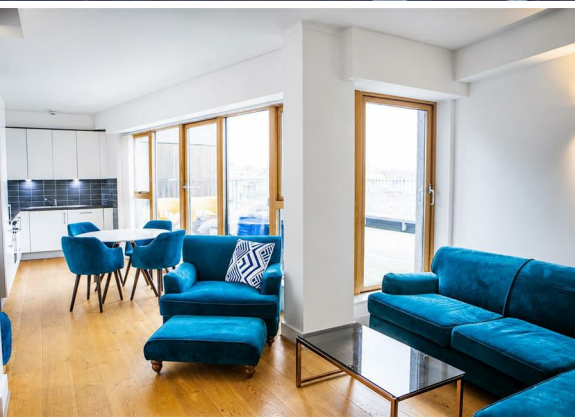

2 Bed  
Apartment  
located in

£2,000 Per month

TAYLOR  
MICHAEL  
STUDENTS