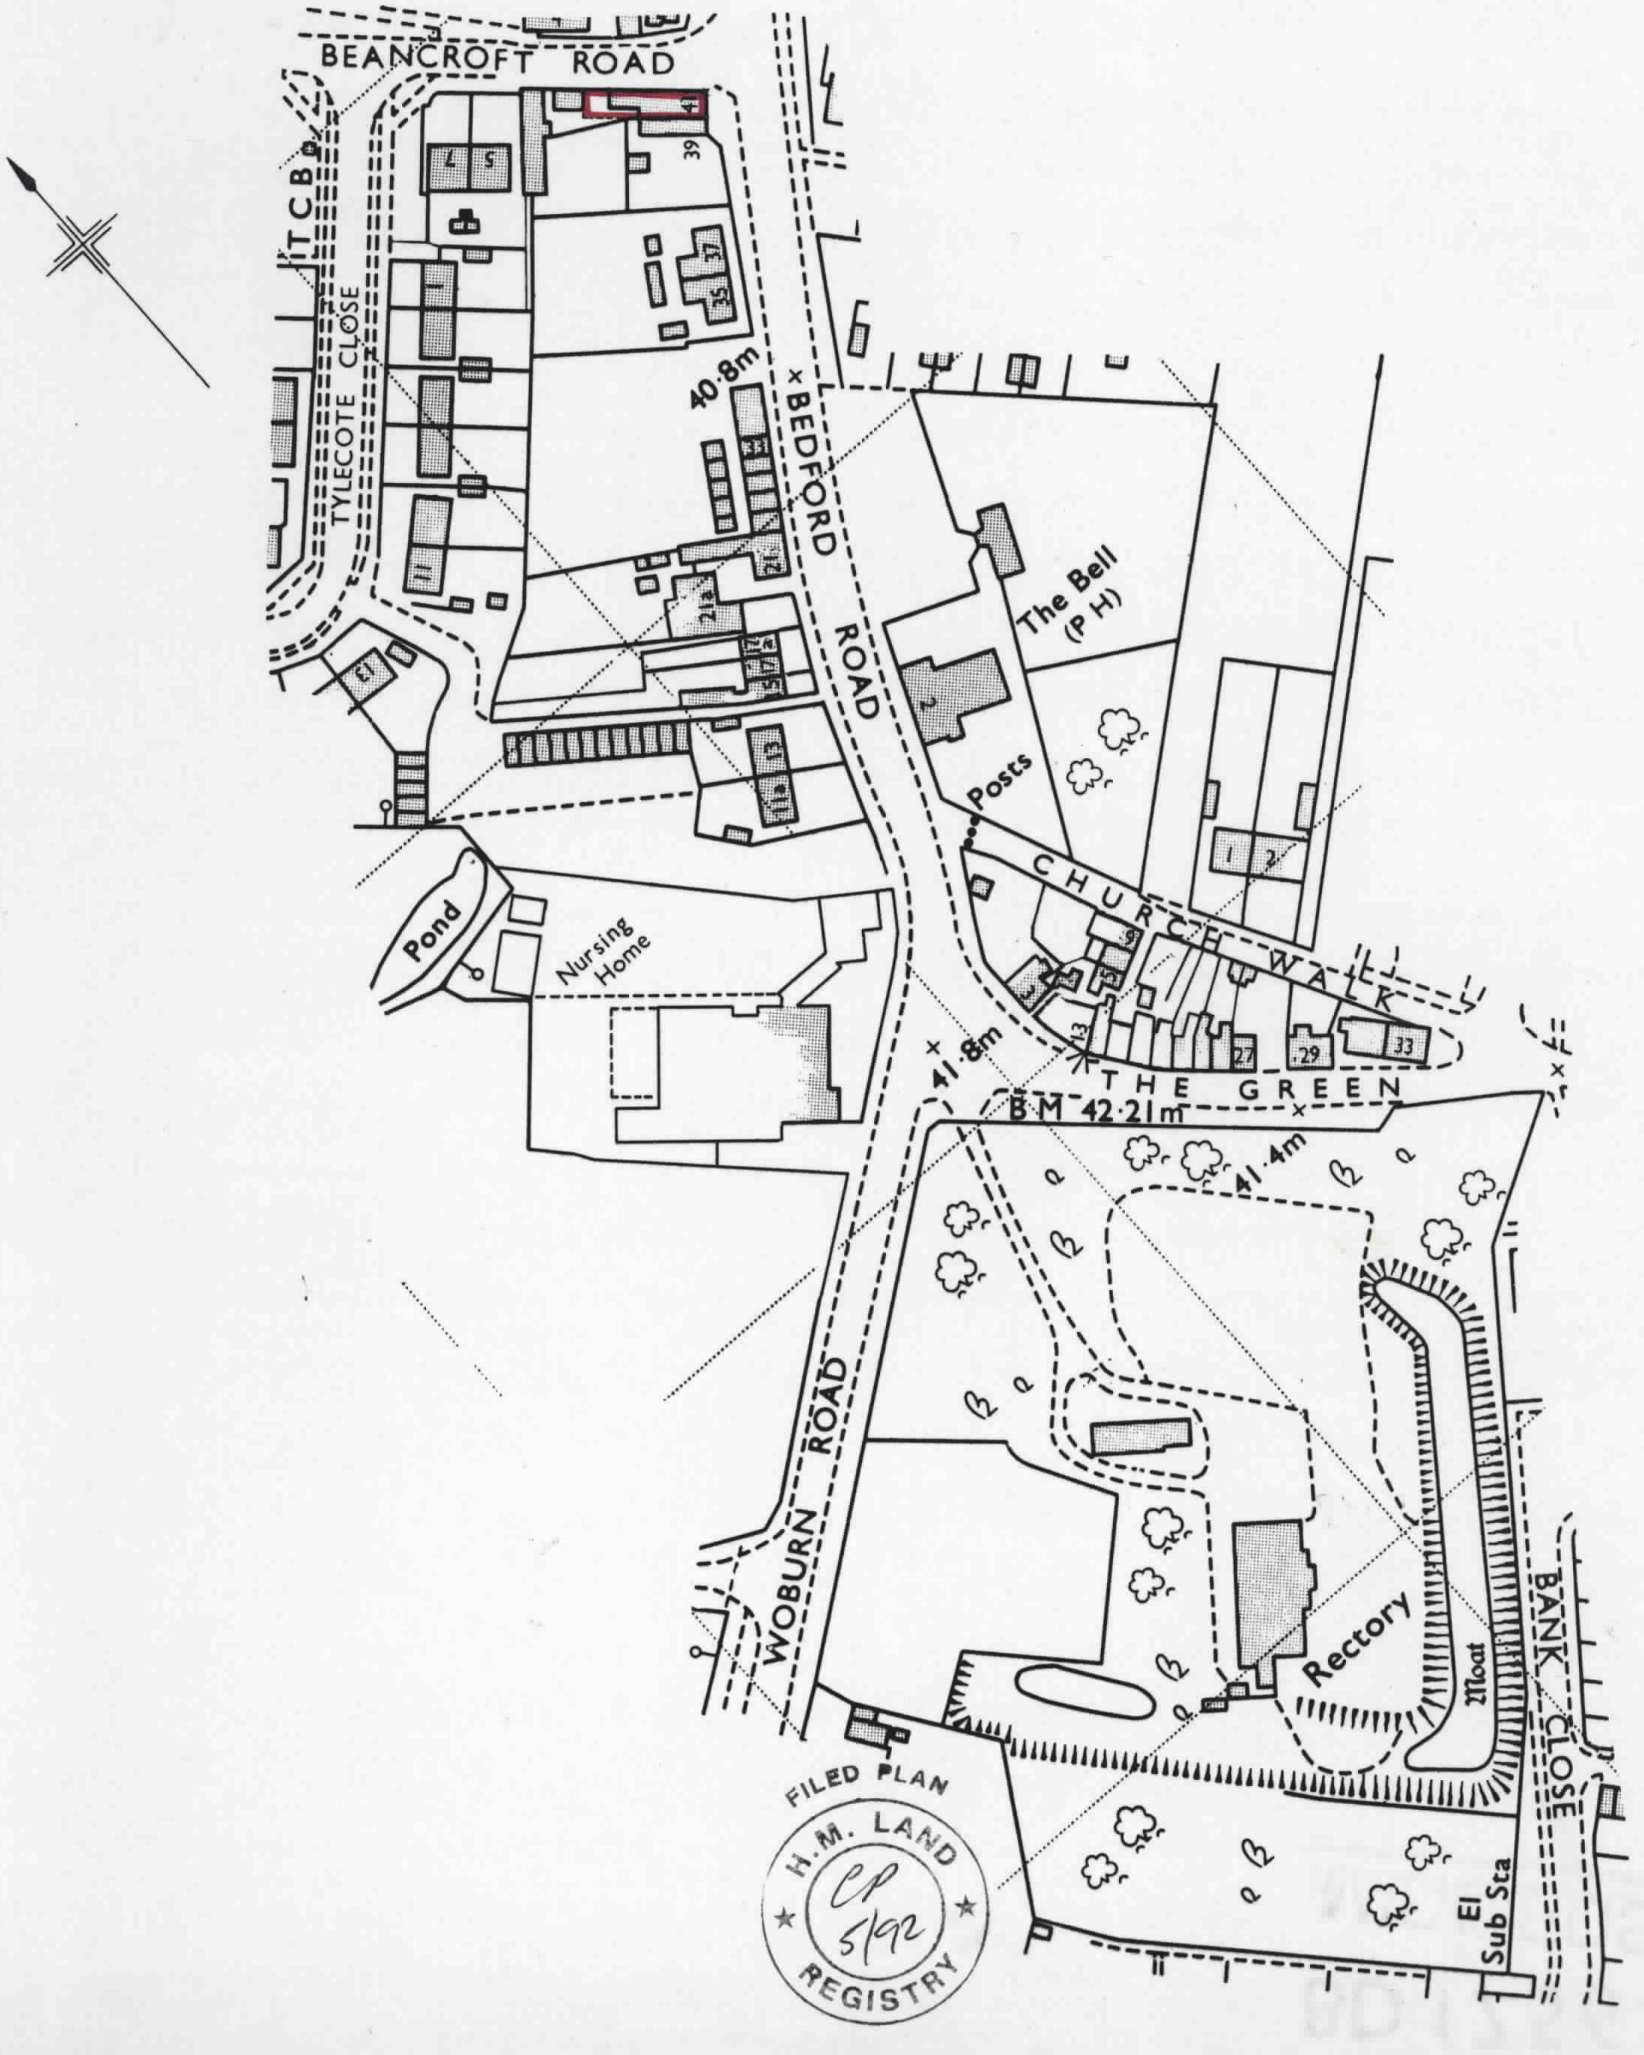

H.M. LAND REGISTRY		TITLE NUMBER	
		BD 175642	
ORDNANCE SURVEY PLAN REFERENCE	SP 9941	SECTION J	Scale 1/1250 Enlarged from 1/2500
COUNTY BEDFORDSHIRE	DISTRICT MID BEDFORDSHIRE	© Crown copyright 1990	

This is a copy of the title plan on 10 MAY 2019 at 15:02:09. This copy does not take account of any application made after that time even if still pending in HM Land Registry when this copy was issued.

This copy is not an 'Official Copy' of the title plan. An official copy of the title plan is admissible in evidence in a court to the same extent as the original. A person is entitled to be indemnified by the registrar if he or she suffers loss by reason of a mistake in an official copy. If you want to obtain an official copy, the HM Land Registry web site explains how to do this.

HM Land Registry endeavours to maintain high quality and scale accuracy of title plan images. The quality and accuracy of any print will depend on your printer, your computer and its print settings. This title plan shows the general position, not the exact line, of the boundaries. It may be subject to distortions in scale. Measurements scaled from this plan may not match measurements between the same points on the ground.