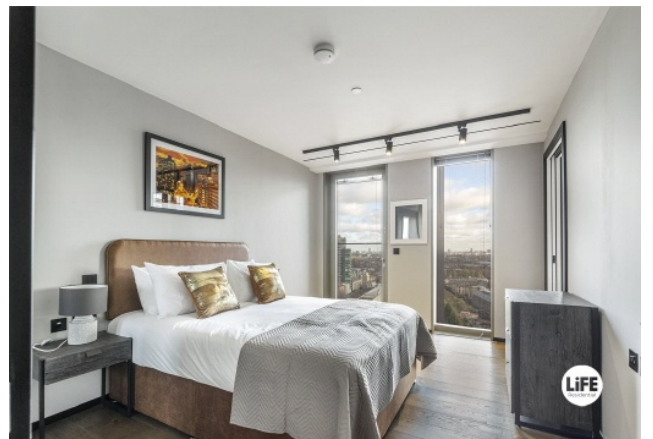

ABOUT THE HOME

Transportation connections around The Stage are exceptional, with easy access to all of London's principal destinations, including those for domestic and international air travel. From Liverpool Street, just a 5-minute walk away, there are 7 tube, rail, and overground services available, making it easy to get around the city and beyond. The development is also located near all of London's principal universities and amid the third largest tech cluster in the world, adjacent to the new Amazon HQ. Don't miss out on this unique opportunity to be the first to live in luxury at The Stage. Call us today to avoid missing out! Don't miss out on this unique opportunity to be the first to live in luxury at The Stage.