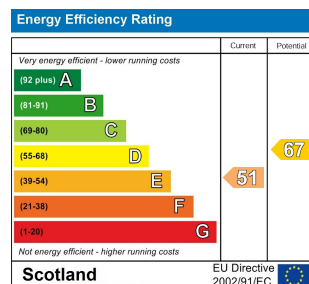

**1 Bed
Apartment
located
in Kirkintilloch**

£650 PCM

R&G

INDEPENDENT FINANCIAL ADVISERS & ESTATE AGENTS

DIRECTIONS

CONTACT

57 Townhead
Kirkintilloch
Glasgow
Lanarkshire
G66 1AA

E:
T: 01415784100
<http://www.randgestateagents.com>