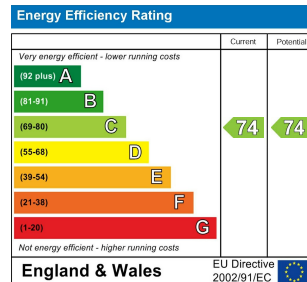

1 Bed
Apartment
located in

£950 PCM

 **NPP**
RESIDENTIAL

EPC Rating: C
Council Tax Band: A

DIRECTIONS

CONTACT

22 Lloyd Street
Manchester
M2 5WA

E: info@nppresidential.co.uk
T: 0161 639 0059
<https://nppresidential.co.uk/>