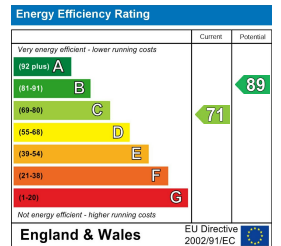

The Estate Office, Roundoak, Heniker Lane, Sutton Valence, Kent, ME17 3ED
01622 763322
enquiries@thecolesgroup.co.uk