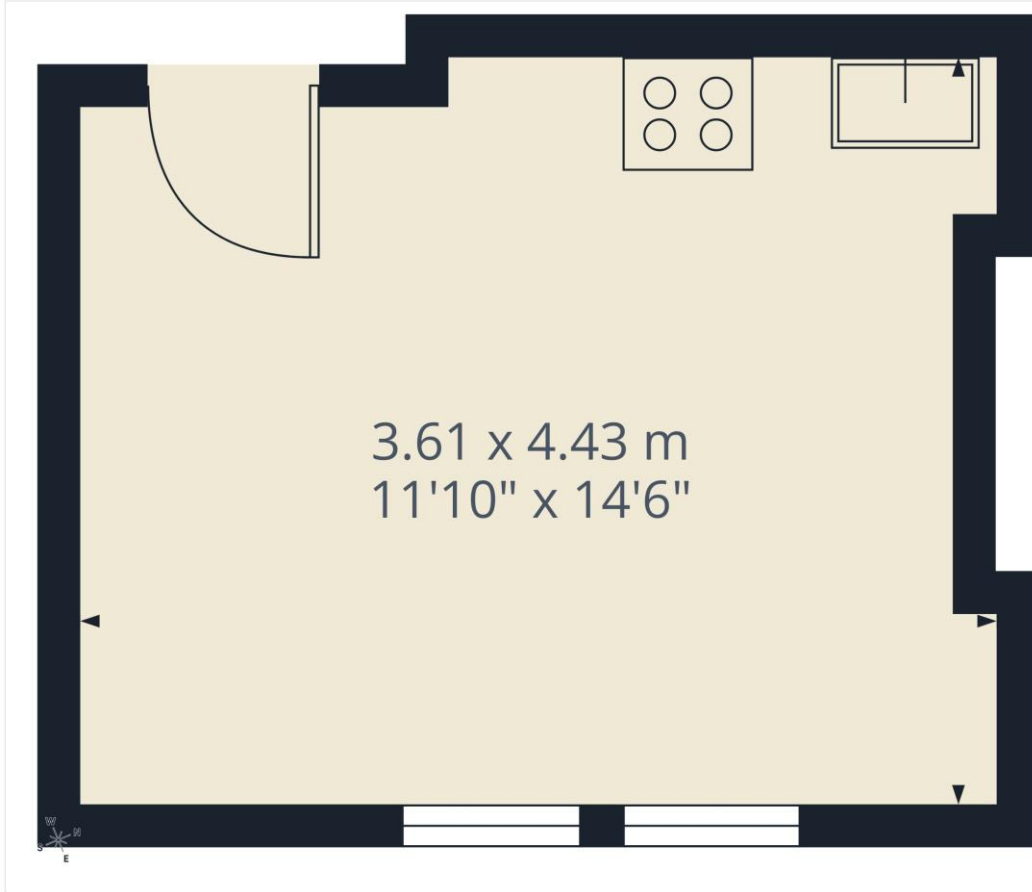

northwood
Local knowledge, national reach

Approximate total area⁽¹⁾
15.3 m²
165 ft²

(1) Excluding balconies and terraces

GIRAFFE360