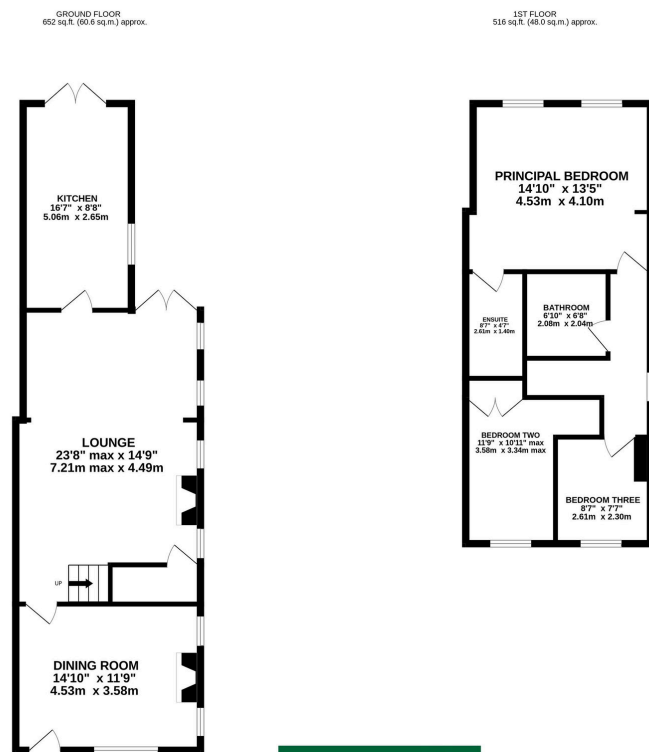

Key Features

- Three bedroom semi-detached period cottage • Beautifully extended and sympathetically modernised throughout
- Wealth of original character features including exposed beams and fireplaces • Spacious extended lounge with feature stone fireplace and French doors
- Bespoke solid oak kitchen with granite worktops and Rangemaster stove • Stunning principal bedroom with vaulted beamed ceiling and ensuite shower room
- Heritage-style family bathroom and quality finishes throughout • Sought-after Lymm Village location close to highly regarded schools
- Internal viewing highly recommended • NO ONWARD CHAIN