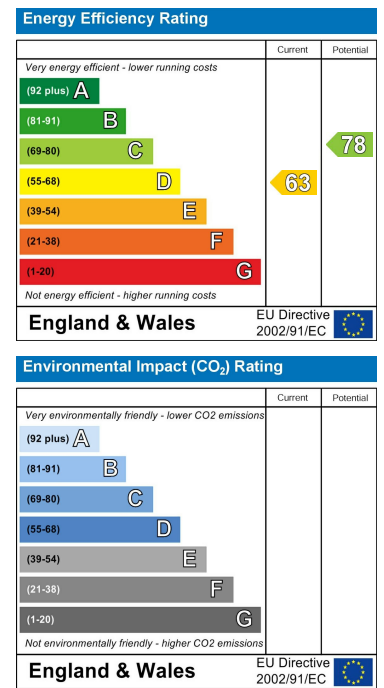

RE/MAX
Prime Estates

109 Foxdale Drive, Brierley Hill, DY5 3GZ
£725 Per month

AVAILABLE IMMEDIATELY!

Now available to let is this well appointed, one bedroom apartment.

The property is located on the ground floor of a residential, purpose built block, and has recently undergone modernisation throughout.

An early viewing is strongly advised, so get in touch today to register your interest!

Floor Plan

Area Map

Energy Efficiency Graph

These particulars, whilst believed to be accurate are set out as a general outline only for guidance and do not constitute any part of an offer or contract. Intending purchasers should not rely on them as statements of representation of fact, but must satisfy themselves by inspection or otherwise as to their accuracy. No person in this firm's employment has the authority to make or give any representation or warranty in respect of the property.