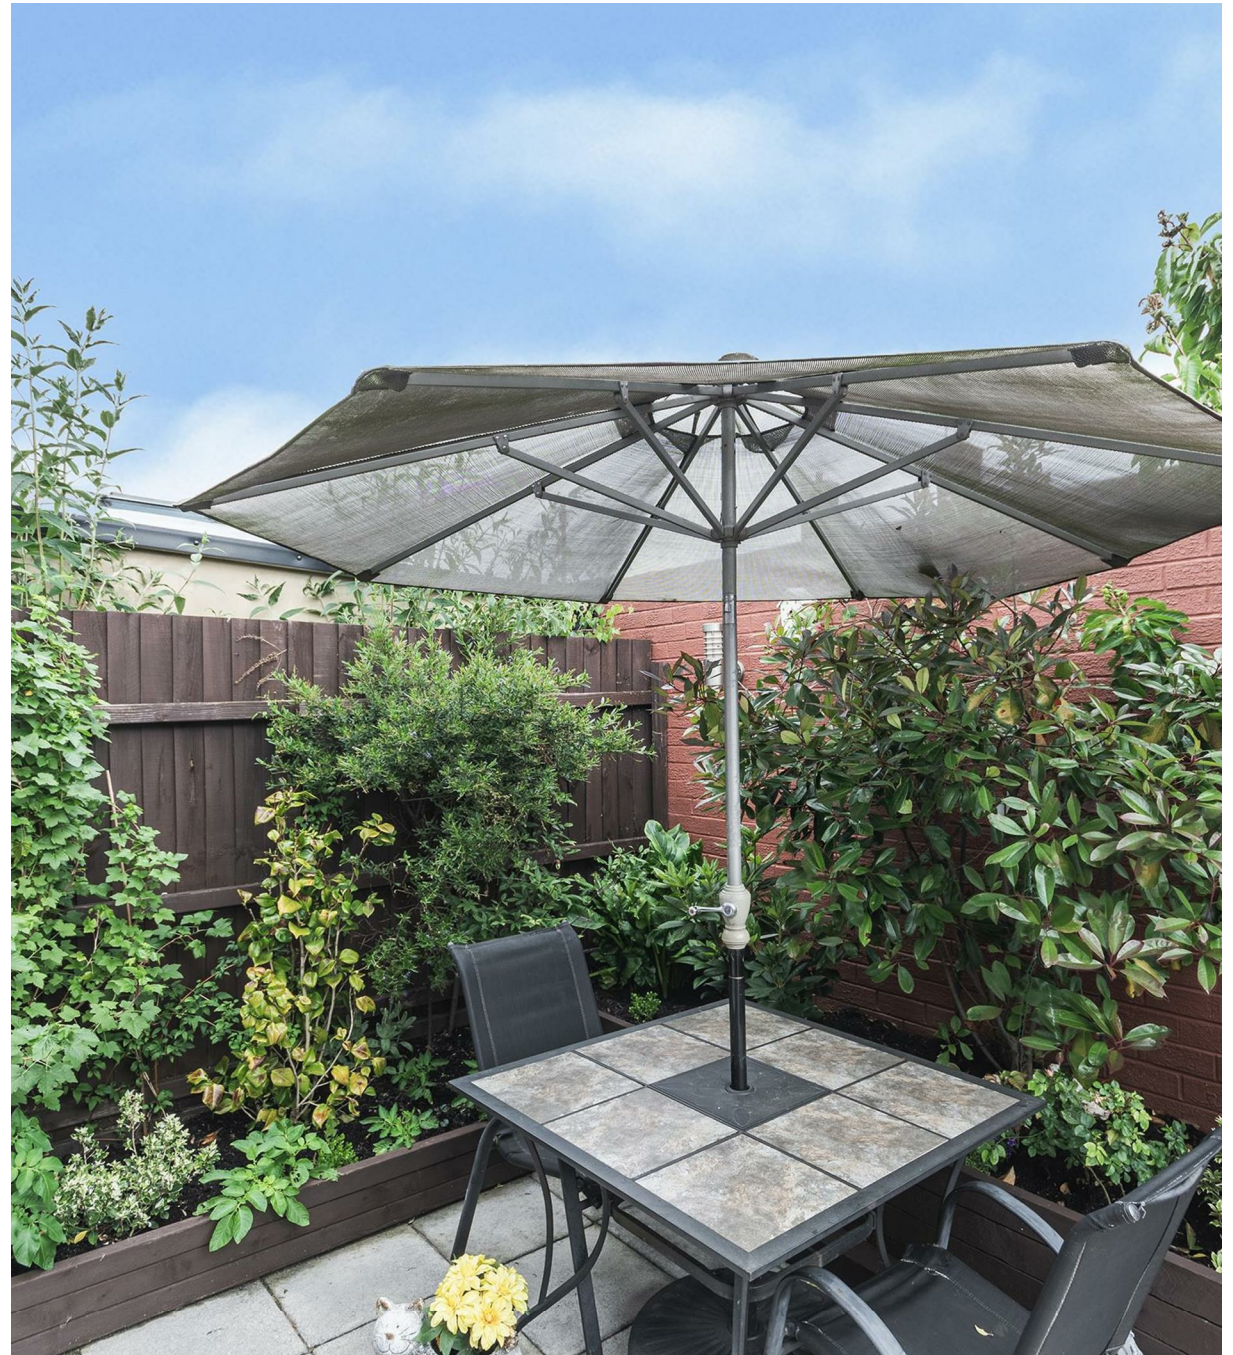

Key Features

Aribus a volor alibusanduci dolo dollabo ruptatenis utemquia cusa cum hic tenit utasperiam fugitem. Ditate odi blautet

---

Aribus a volor alibusanduci dolo dollabo ruptatenis utemquia cusa cum hic tenit utasperiam fugitem. Ditate odi blautet

---

Aribus a volor alibusanduci dolo dollabo ruptatenis utemquia cusa cum hic tenit utasperiam fugitem. Ditate odi blautet

---

Aribus a volor alibusanduci dolo dollabo ruptatenis utemquia cusa cum hic tenit utasperiam fugitem. Ditate odi blautet

---

Aribus a volor alibusanduci dolo dollabo ruptatenis utemquia cusa cum hic tenit utasperiam fugitem. Ditate odi blautet

---

Aribus a volor alibusanduci dolo dollabo ruptatenis utemquia cusa cum hic tenit utasperiam fugitem. Ditate odi blautet

---

Aribus a volor alibusanduci dolo dollabo ruptatenis utemquia cusa cum hic tenit utasperiam fugitem. Ditate odi blautet

---

Aribus a volor alibusanduci dolo dollabo ruptatenis utemquia cusa cum hic tenit utasperiam fugitem. Ditate odi blautet

---

Aribus a volor alibusanduci dolo dollabo ruptatenis utemquia cusa cum hic tenit utasperiam fugitem. Ditate odi blautet

---

Aribus a volor alibusanduci dolo dollabo ruptatenis utemquia cusa cum hic tenit utasperiam fugitem. Ditate odi blautet

---

Aribus a volor alibusanduci dolo dollabo ruptatenis utemquia cusa cum hic tenit utasperiam fugitem. Ditate odi blautet