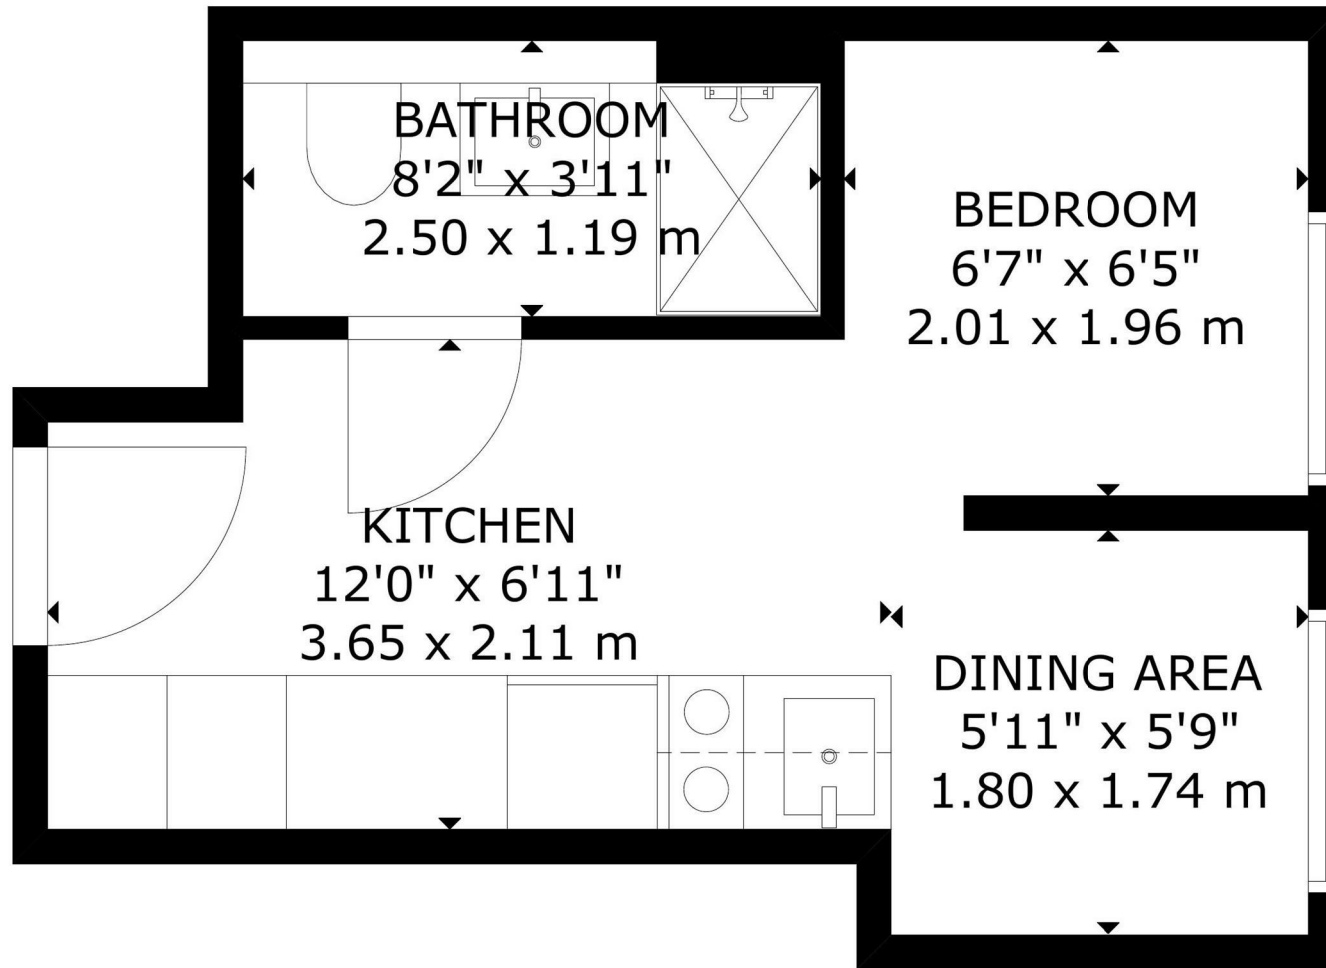

ESON 2.

R E A L E S T A T E

15, 31 Draycott Avenue, LONDON, SW3

GROSS INTERNAL AREA
TOTAL: 18 m²/193 sq ft
THIRD FLOOR: 18 m²/193 sq ft
SIZE AND DIMENSIONS ARE APPROXIMATE, ACTUAL MAY VARY

THIRD FLOOR