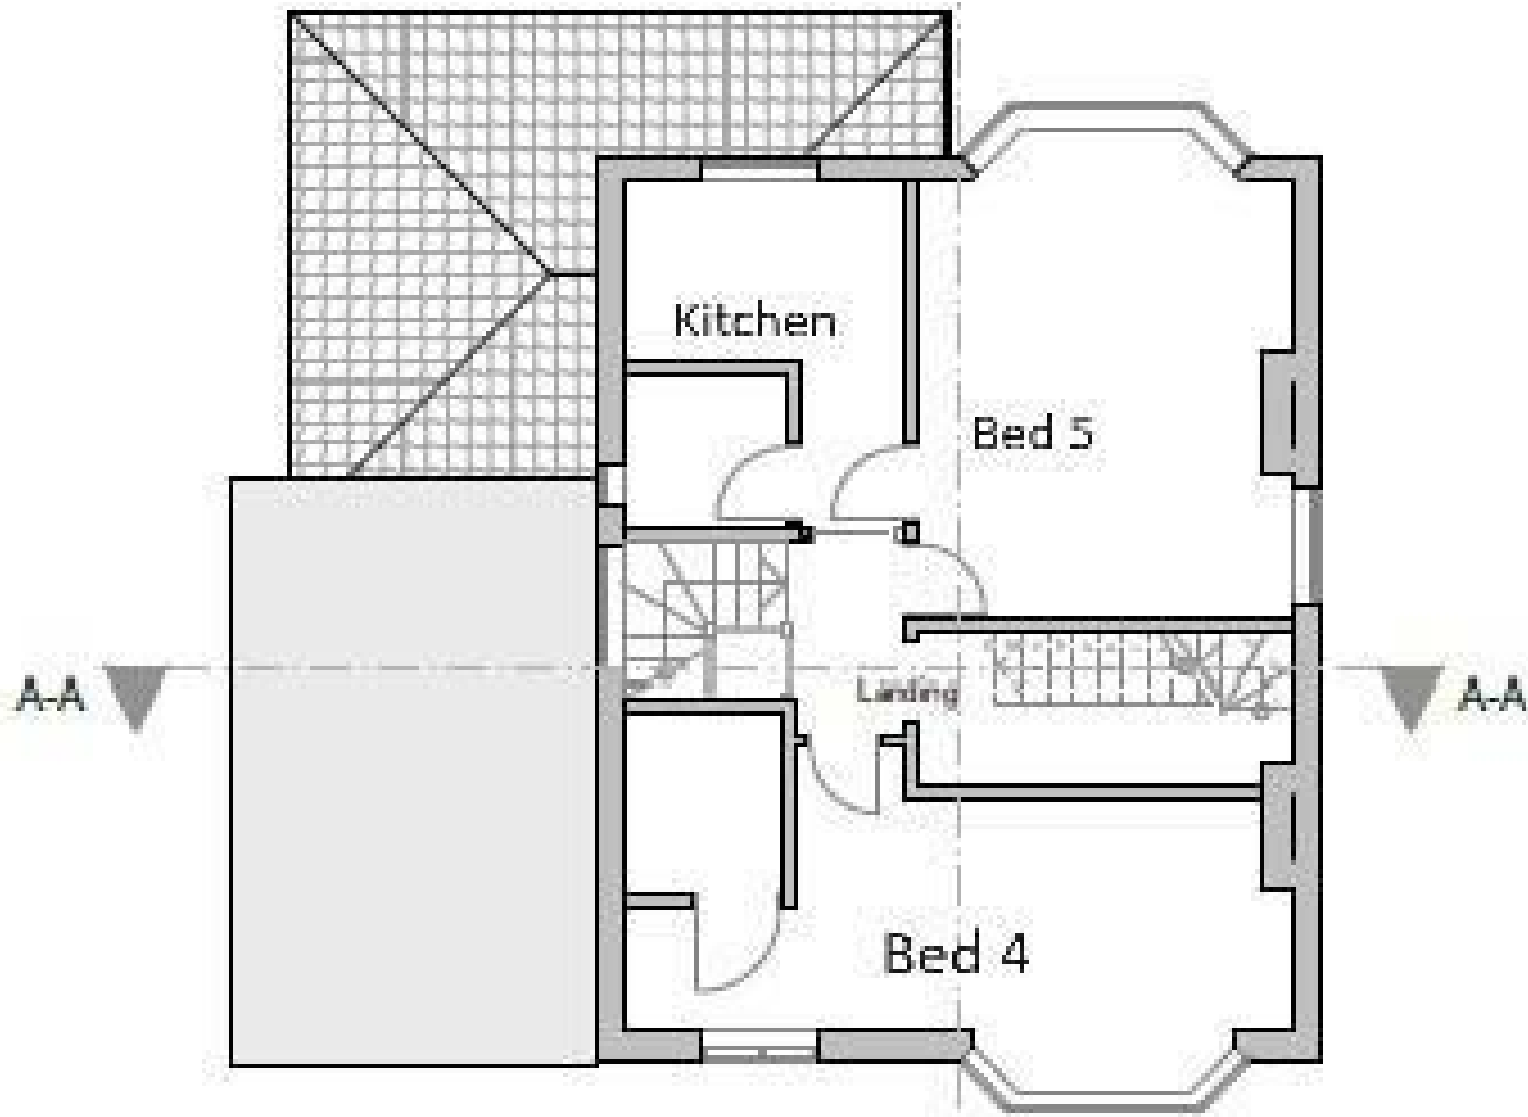

First Floor as Proposed

Let's talk

01603 660000

sales@abbotfox.co.uk

@abbotfox

EPC RATING - D

Disclaimer – In accordance with the Property Misdescriptions Act, the company abbotFox gives notice that all descriptions, references to condition, necessary permissions for use and other details are given in good faith and believed to be correct, but any purchaser should not rely on them as statements of fact, and must satisfy themselves by inspection or other means, as to their accuracy.