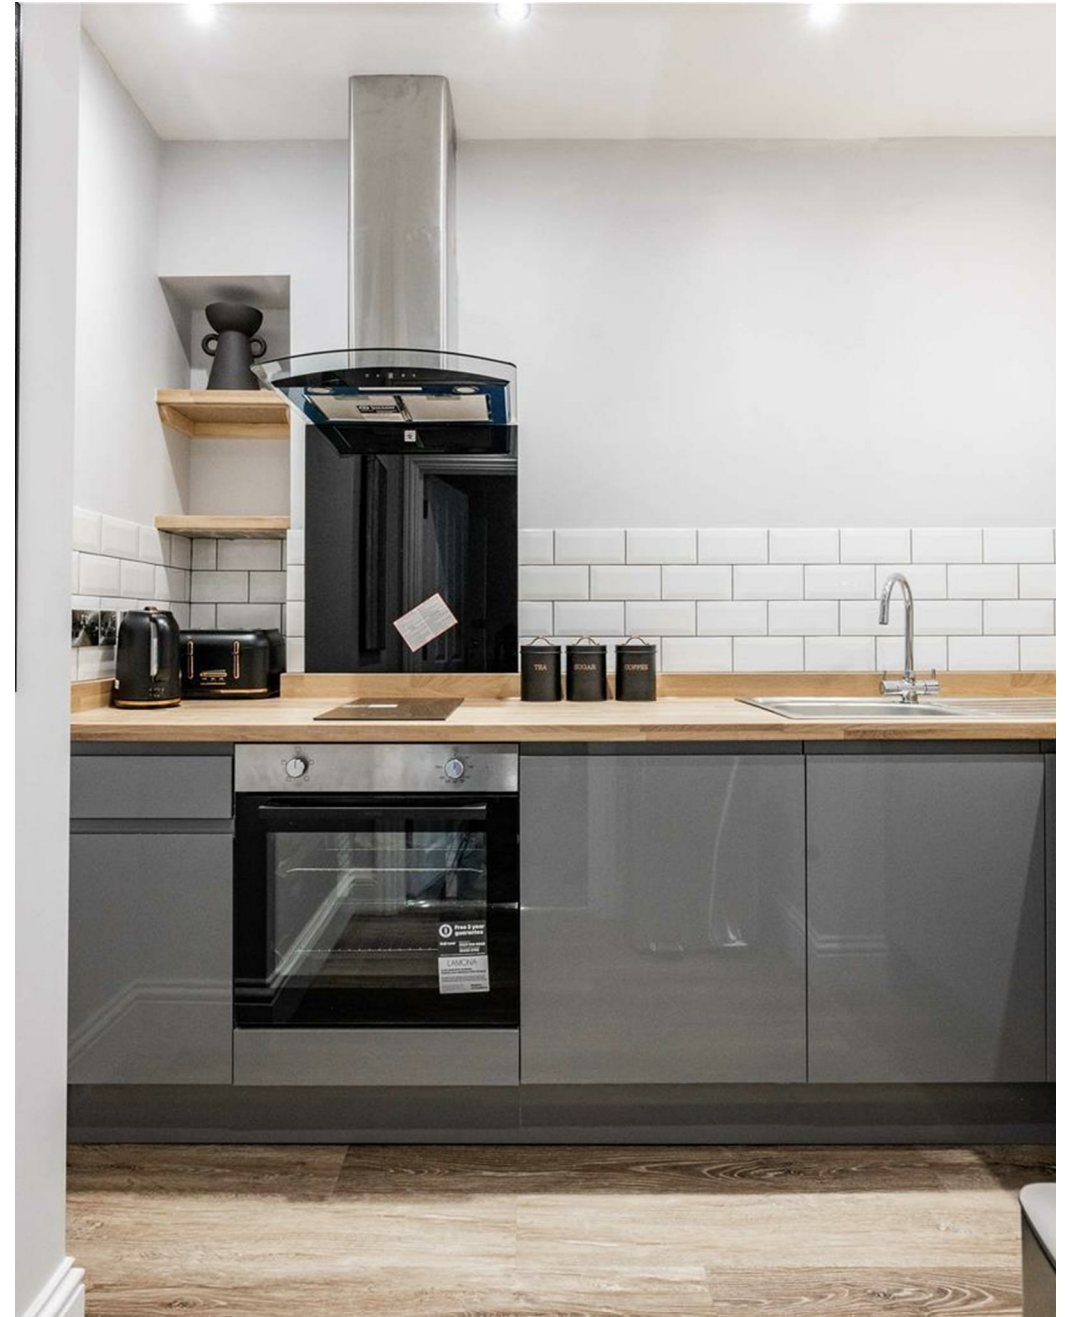

Colin McKenzie | **Branch Partner**

THE DETAIL _____

abbotFox presents this luxury, all-inclusive property perfect for students or professionals looking to live in central Norwich. This recently refurbished property offers a high standard of living with all bills included, ensuring a hassle-free experience. Each room is fully furnished and features an ensuite bathroom, providing privacy and convenience. Residents will also enjoy the comfort of soundproofed rooms and the entertainment provided by a Smart 4K TV in each room.

Additionally, the property offers personal high-speed WiFi and access to a fully equipped kitchen, making it an ideal choice for those who value both comfort and functionality. With parking available, convenience is at your doorstep. Located on Bluebell Road, this property is just a short walk from the University and provides easy access to the City Centre. Please note that this property is only suitable for single occupants. Limited rooms are available, so enquire now to secure your place in this exceptional living space!