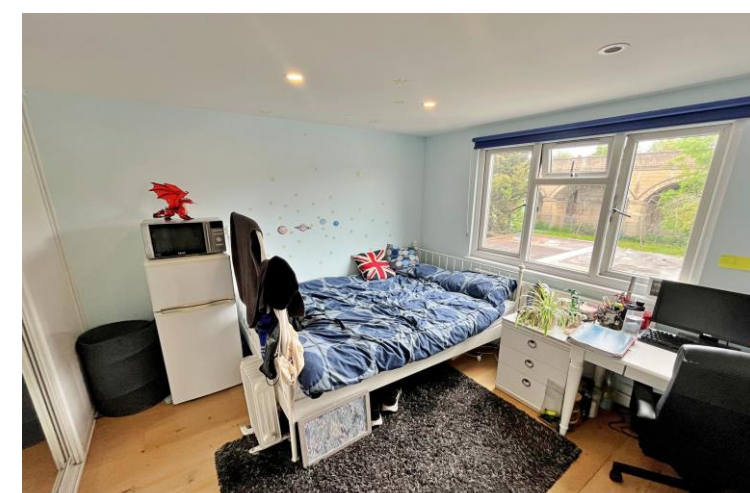

in brief...

- Three Bedroom
- Split Level Maisonette
- Private Rear Garden
- Off Street Parking
- 140m to Greenford Station
- Catchment Area for William Perkin High School

the location...

nearest stations ...

Greenford (0.1 miles)
South Greenford (0.6 miles)
Northolt (1.0 miles)

Greenford is a large suburb in the London Borough of Ealing in West London, UK. It was an ancient parish in the historic county of Middlesex. It is 11 miles (18 km) from Charing Cross in Central London.

There are several local schools in the area which have a good or higher Ofsted report which include Ealing Primary Centre, Oldfield Primary School, Edward Betham Church of England Primary School and Coston Primary School.

If you have older children there are also local secondary schools which include Belvue School, Brentside High School and The Cardinal Wiseman Catholic School.