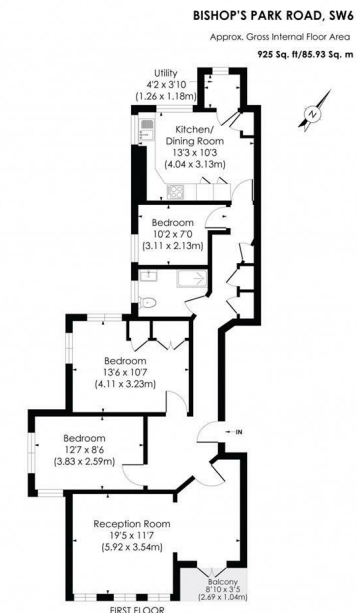

70 Bishops Mansions

£3,500 Per Month

Contact

020 7244 4485

enquire@eccord.com

www.eccord.com

Local Authority

Council Tax Band E

EPC Rating C