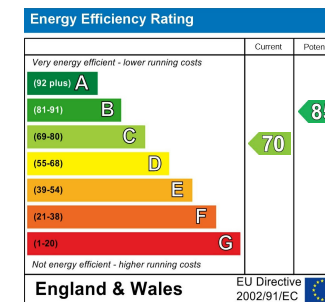

Council Tax Band

**A**

Agents Note: Whilst every care has been taken to prepare these particulars, they are for guidance purposes only. All measurements are approximate and are for general guidance purposes only and whilst every care has been taken to ensure their accuracy, they should not be relied upon and potential buyers are advised to recheck the measurements.