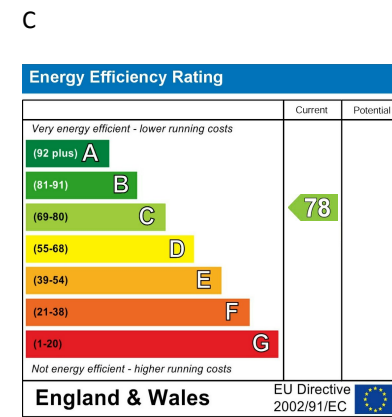

Directions

Viewings

Viewings by arrangement only. Call 02033696888 to make an appointment.

EPC Rating

ML22 11, Leamore Street, London, W6 0BF

£4,200

Leamore Street, London W6 0BF

Council Tax Band: F