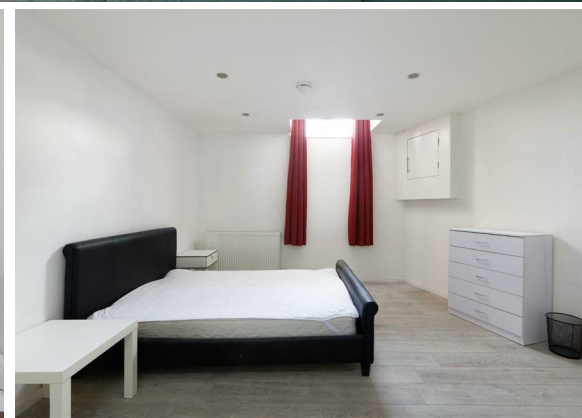

3 Bed  
Flat  
located in

£1,900 Per month

TAYLOR  
MICHAEL  
STUDENTS