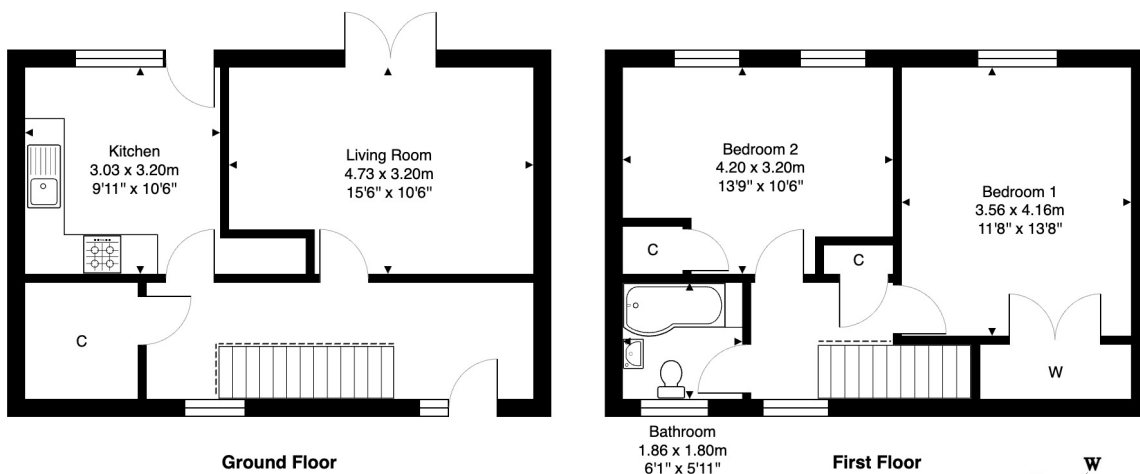

 01506 637553

 info@property-webb-co.uk

 www.property-webb.co.uk

 71 South Bridge St, Bathgate, EH48 1TJ

Property Webb
At the HEART of your move

Key Features

- Mid terraced home
- Bright lounge
- 2 generous double bedrooms
- Great storage
- On street parking
- Ready to move-in
- Modern Kitchen/diner
- Fully tiled bathroom
- South/west facing rear garden
- Ideal first time buyer/downsizers

102 Huntly Avenue, Deans, Livingston, EH54 8NG

Total Area: 81.2 m² ... 874 ft²

All measurements are approximate and for display purposes only.

01506 637553

info@property-webb.co.uk

www.property-webb.co.uk

71 South Bridge St, Bathgate, EH48 1TJ