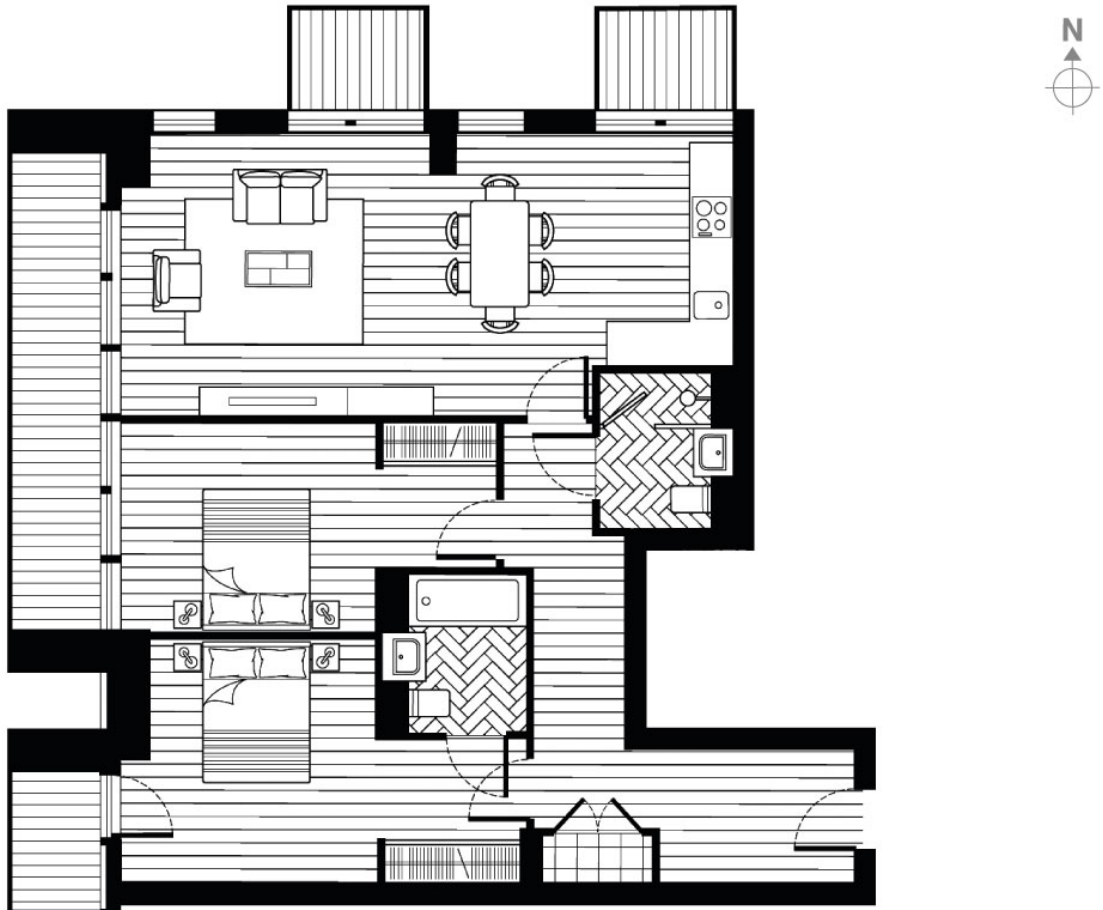

## HEWETT STREET, EC2A

£4,900 pcm

The Stage also boasts a range of recreational facilities, including two cinemas, a games lounge, bowling lanes, a gym, an executive lounge, and business suites. Plus, there's a 32nd-level sky lounge and al-fresco terrace that's perfect for relaxation and taking in the stunning views. For those who need to work, there are co-working facilities from international brand Wework'

- Available 7th July
- Luxury Two Bed, Two Bathroom  
Liverpool Street
- New luxury development
- Large private balconies
- World class amenities

**2 bedroom apartment**

**Approximate gross internal area: 973 sq ft / 90 sq m**

Whilst every attempt has been made to ensure the accuracy of the floorplan contained here, measurements of doors, windows, rooms and any other items are approximate. No responsibility is taken for any error, omission, or mis-statement. This plan is for illustrative purposes only and should be used as such by any prospective purchaser. The services, systems and appliances shown have not been tested and no guarantee as to their operability or efficiency can be given.  
© Copyright LiFE Residential 2021.