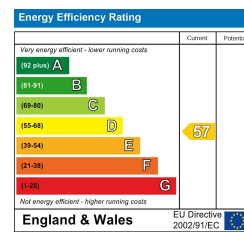

10A Church End
Newton Longville
Milton Keynes
MK17 0AG

£1,195 Per Month

To view this property call Carters on 01908265200 or email admin@cartersrentals.com

Viewing Arrangements

 01908265200

 admin@cartersrentals.com