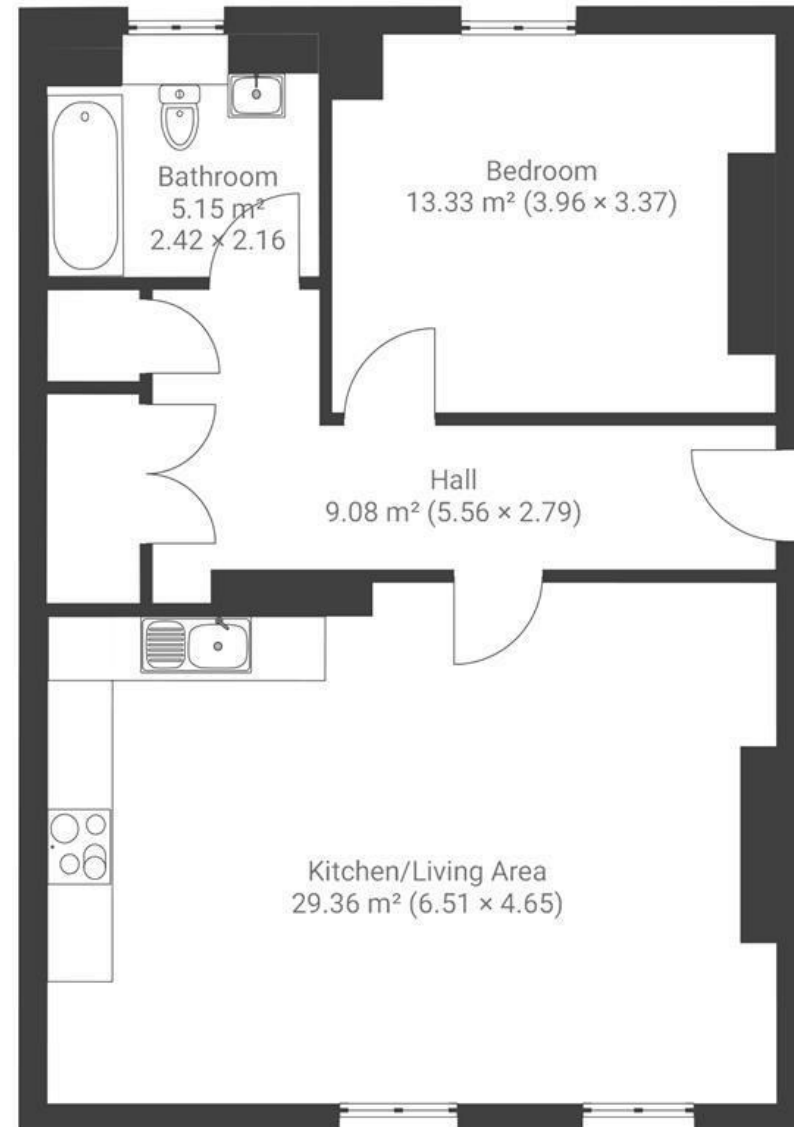

Redcliffe Parade West

REDCLIFFE

APPROXIMATE FLOOR AREA
61.3 SQM / 660 SQFT

FIRST FLOOR

Boardwalk

Redcliffe Parade

, BRISTOL

£375,000

1 Bedrooms

BS1 6SP

1 Bathrooms

"The convenience of having the city on your doorstep, views from the flat, and the friendly residents in the block has made this a special place to live."