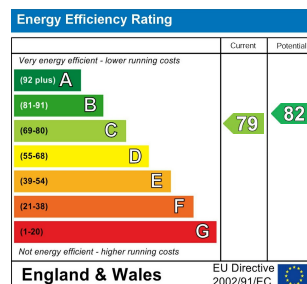

3 Bed
Flat - Purpose Built
located in

£2,000 Per month

TAYLOR
MICHAEL
STUDENTS

DIRECTIONS

CONTACT

62 Church Road
Hove
East Sussex
BN3 2FP

E: lettings@taylormichael.agency
T:
<https://taylormichael.agency/>

TAYLOR
MICHAEL
STUDENTS