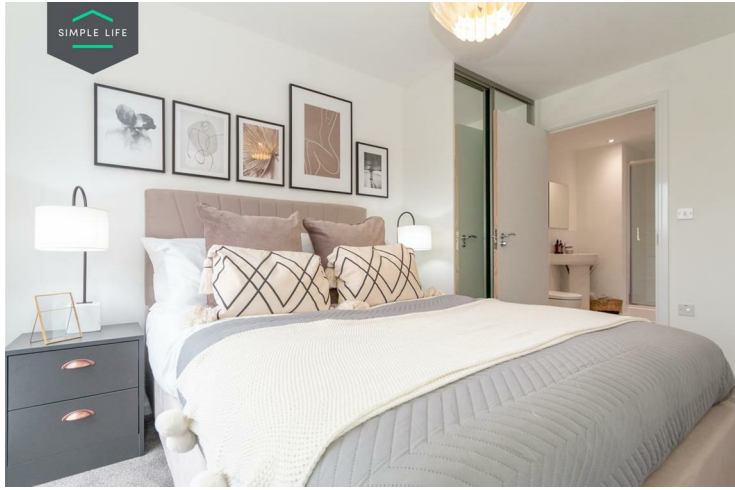

The Crabtree is a beautiful one bed apartment named after William Crabtree, the 17th century astronomer born and bred in Salford. As you walk in the front door, you are met with a large kitchen/ diner fully fitted with appliances as well as handy store cupboard for extra space. This area leads you into the living room towards the back of the apartment. Featuring French windows that open onto your balcony, this is the perfect haven for lazy afternoons and sunsets.

Ground floor apartments will include a Juliet balcony for extra security, whilst the upper floors benefit from larger outdoor spaces. Off the living room, you will find your bedroom with access to a stylish shower room.

Key Features

- Fitted wardrobes to main bedroom
- Fridge freezer
- Oven and hob
- Dark ash style worktops
- Light wood or white interior doors
- Dishwasher
- Washing/drying machine
- Light wash wood effect flooring
- Modern, white kitchen units
- Light grey carpets in the bedrooms