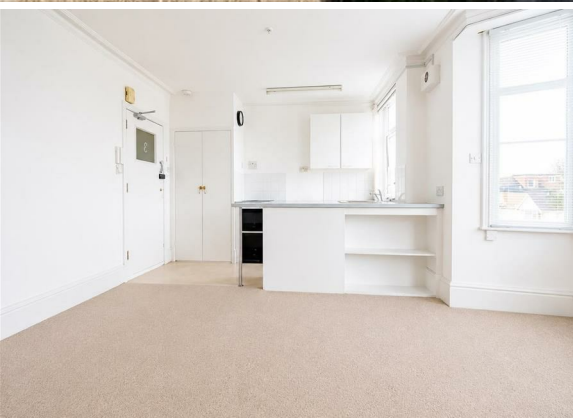

1 Bed
Studio
located in

£950 Per month

TAYLOR
MICHAEL

DIRECTIONS

CONTACT

62 Church Road
Hove
East Sussex
BN3 2FP

E: lettings@taylormichael.agency
T: 01273 600100
<https://taylormichael.agency/>

TAYLOR
MICHAEL