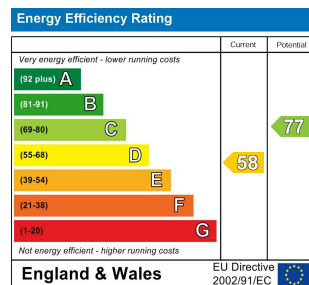

1 Bed
Studio
located in

£950 Per month

TAYLOR
MICHAEL

DIRECTIONS

CONTACT

62 Church Road
Hove
East Sussex
BN3 2FP

E: lettings@taylormichael.agency
T: 01273 600100
<https://taylormichael.agency/>

TAYLOR
MICHAEL