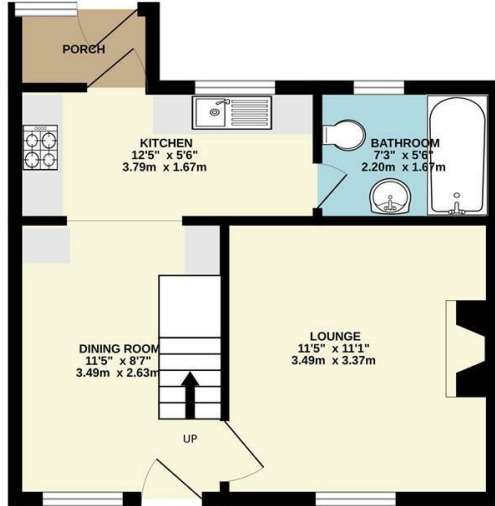

Floor plans

GROUND FLOOR
344 sq.ft. (32.0 sq.m.) approx.