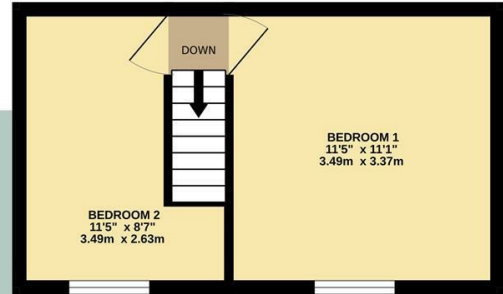

1ST FLOOR
225 sq.ft. (20.9 sq.m.) approx.

D
SINCE 1853

TOTAL FLOOR AREA : 569 sq.ft. (52.9 sq.m.) approx.

Energy Efficiency Rating		Current	Potential
Very energy efficient - lower running costs			
(92 plus) A			
(81-91) B			87
(69-80) C			
(55-68) D	63		
(39-54) E			
(21-38) F			
(1-20) G			
Not energy efficient - higher running costs			
England & Wales		EU Directive 2002/91/EC	

12 Thoroughfare
Halesworth
Suffolk
IP19 8AH
01986 872553

halesworth@durrants.com
<https://durrants.com/>