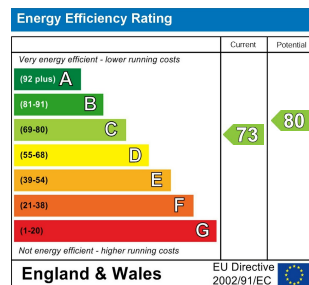

4 Bed
Flat - Conversion
located in

£2,500 Per month

TAYLOR
MICHAEL
STUDENTS

DIRECTIONS

CONTACT

62 Church Road
Hove
East Sussex
BN3 2FP

E: lettings@taylormichael.agency
T:
<https://taylormichael.agency/>

TAYLOR
MICHAEL
STUDENTS